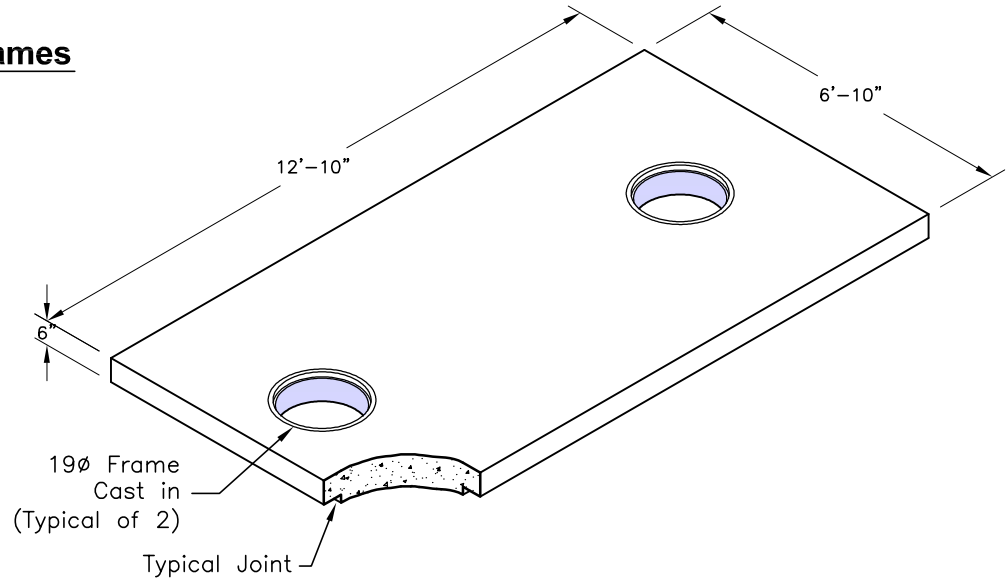

**1500 GT Top W/ Frames**

Weight - 7,975 Lbs.  
Item# - 1241920

**1500 GT Body  
W/ Baffles**

Weight - 17,000 Lbs.  
Item# - 1241480