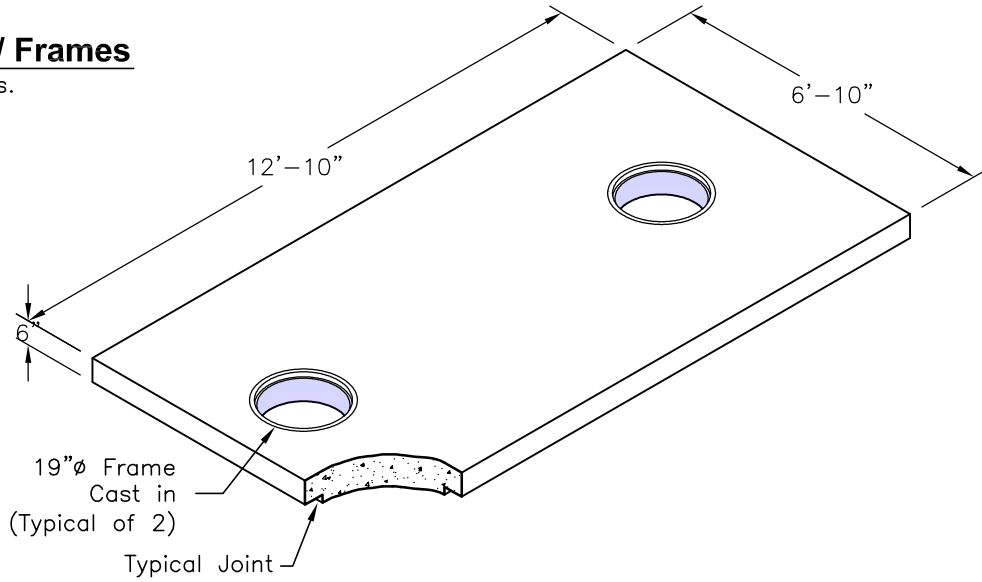

2000 GT Top W/ Frames

Weight - 7,975 Lbs.
Item# - 1241920

2000 GT Body W/ Baffles

Weight - 22,100 Lbs.
Item# - 1242000