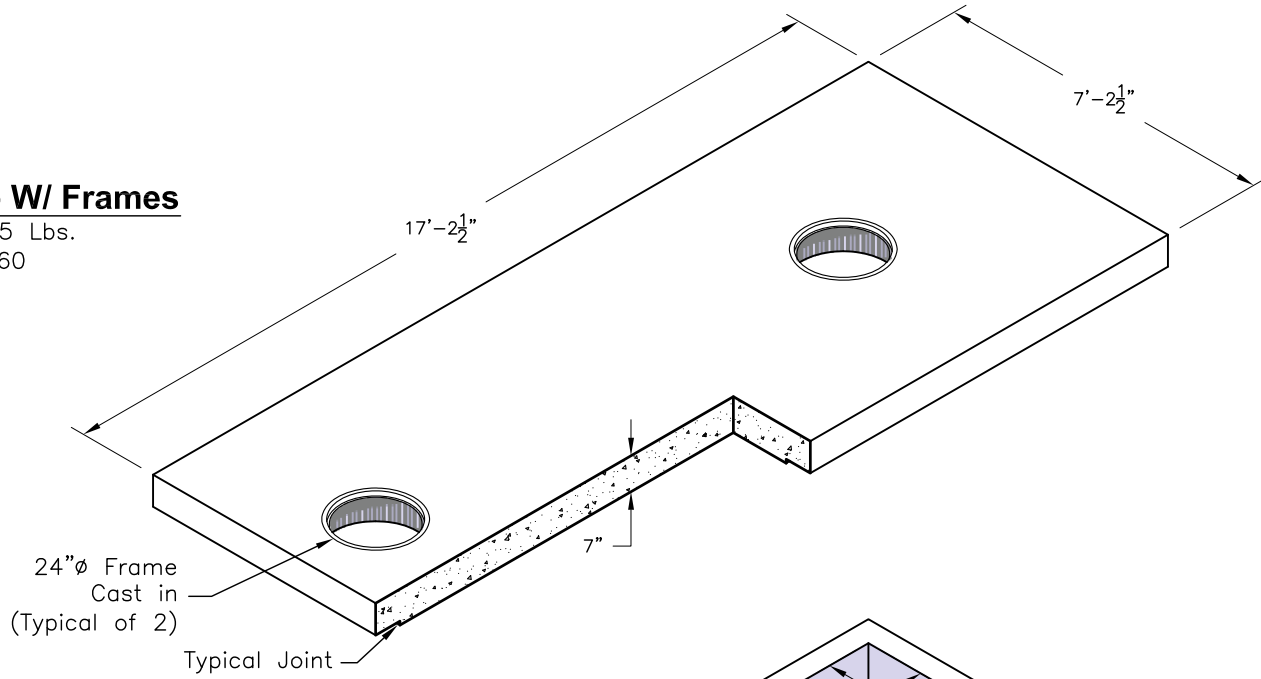

3000 GT Top W/ Frames

Weight - 13,225 Lbs.
Item# - 1242260

3000 GT Body W/ Baffles

Weight - 33,425 Lbs.
Item# - 1242240