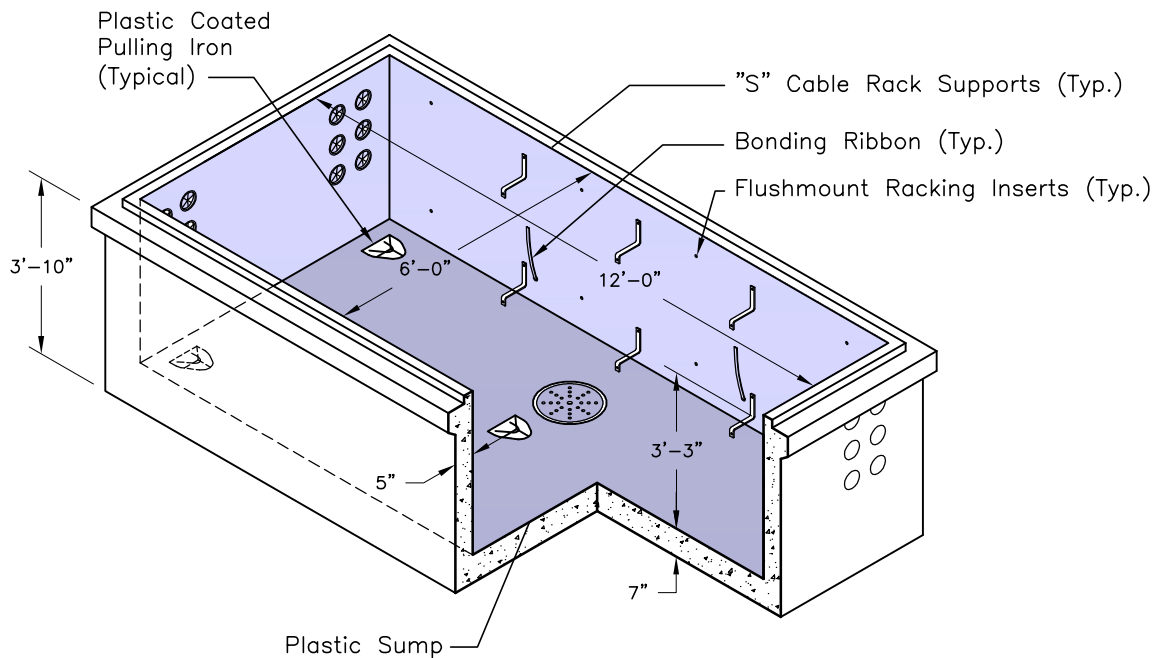

SB-30 RING & COVER

Weight - 644 Lbs.
 Ring - PID 701054272, Item# 7106600
 Cover - PID 701054280, Item# 7106550

6'x12' TOP

Weight - 15,450 Lbs.
 Item# - 1010780

40" Dia. Opening with Inserts
for Bolt-on Ladder.

6'x12' BOTTOM

Weight - 14,700 Lbs.
 Item# - 1010660

Plastic Sump