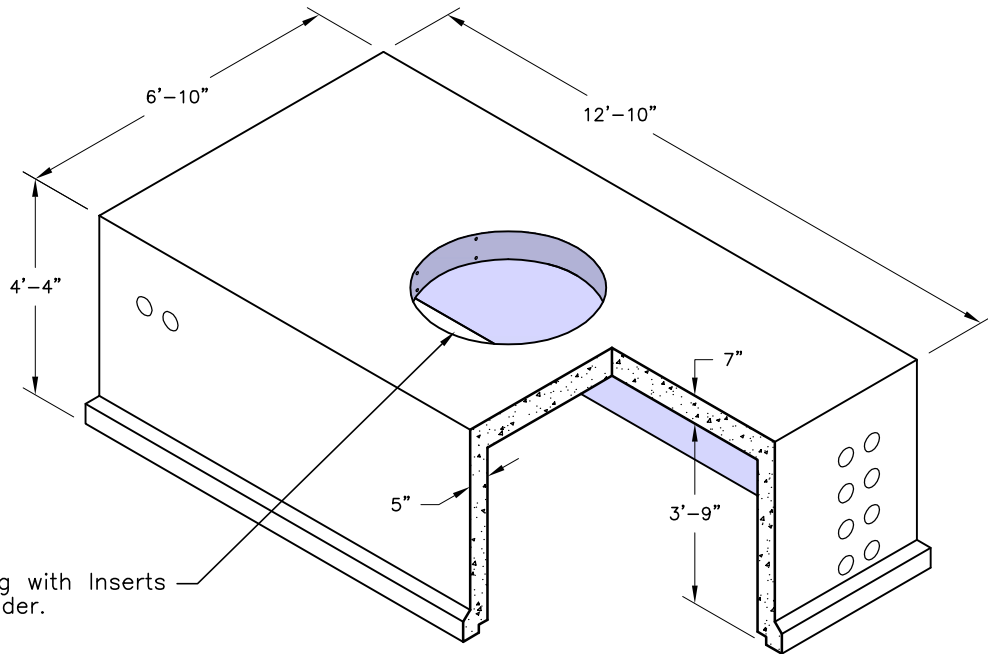

SB-30 RING & COVER

Weight - 644 Lbs.
 Ring - PID 701054272, Item# 7106600
 Cover - PID 701054280, Item# 7106550

6'x12' TOP

Weight - 15,450 Lbs.
 Item# - 1010780

40" Dia. Opening with Inserts
for Bolt-on Ladder.

6'x12' BOTTOM

Weight - 14,700 Lbs.
 Item# - 1010660

Plastic Sump