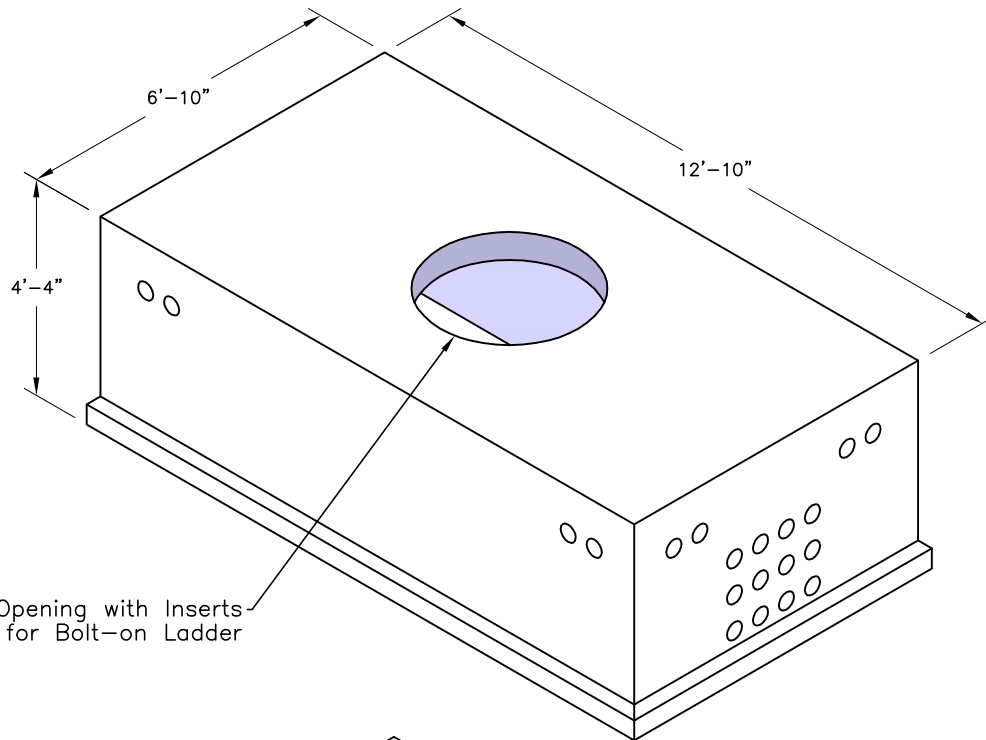

SB-30 RING & COVER

Weight - 644 Lbs.
 Ring - PID 701054272, Item# 7106600
 Cover - PID 701054280, Item# 7106550

6'x12' TOP

Weight - 15,450 Lbs.
 Item# - 1010786

40"Ø Opening with Inserts
 for Bolt-on Ladder

6'x12' BOTTOM

Weight - 14,700 Lbs.
 Item# - 1010669