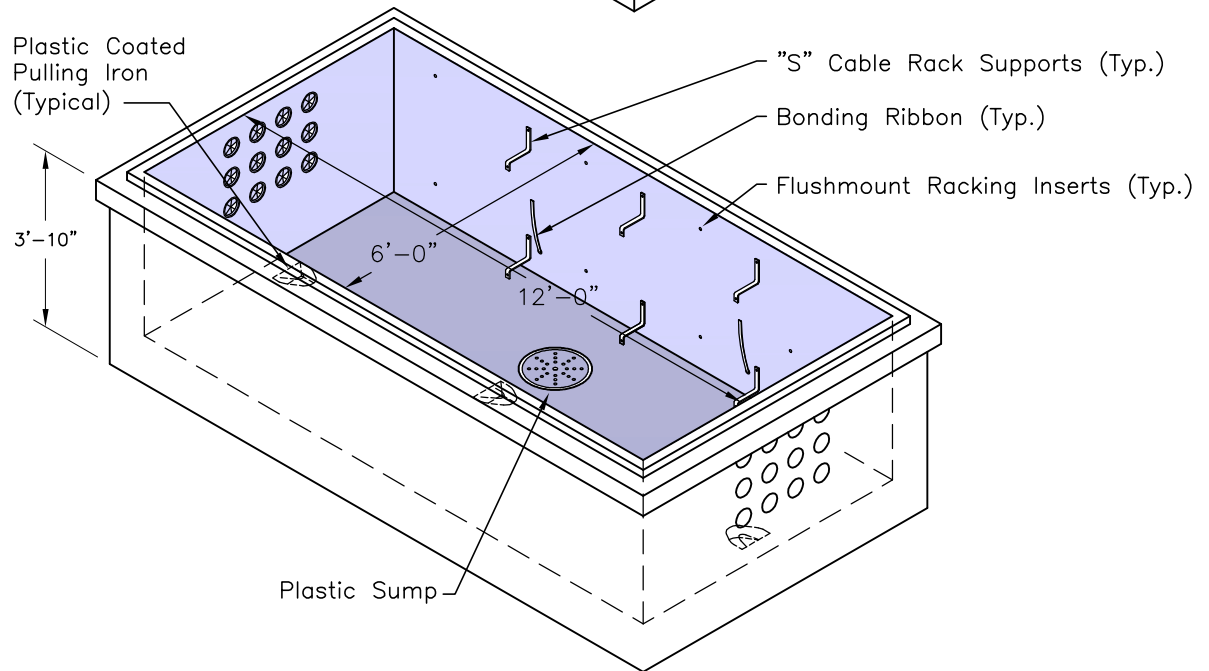

SB-30 RING & COVER

Weight - 644 Lbs.
 Ring - PID 701054272, Item# 7106600
 Cover - PID 701054280, Item# 7106550

6'x12' TOP

Weight - 15,450 Lbs.
 Item# - 1010786

40"Ø Opening with Inserts
 for Bolt-on Ladder

6'x12' BOTTOM

Weight - 14,700 Lbs.
 Item# - 1010669