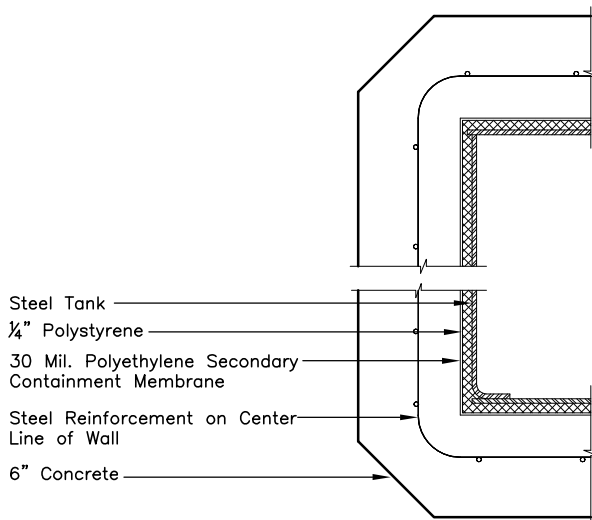

**Iso View**  
For Reference Only

**A-SECTION DETAIL**

GALLON CAPACITY	WEIGHT
250	+/-8,000 lbs.