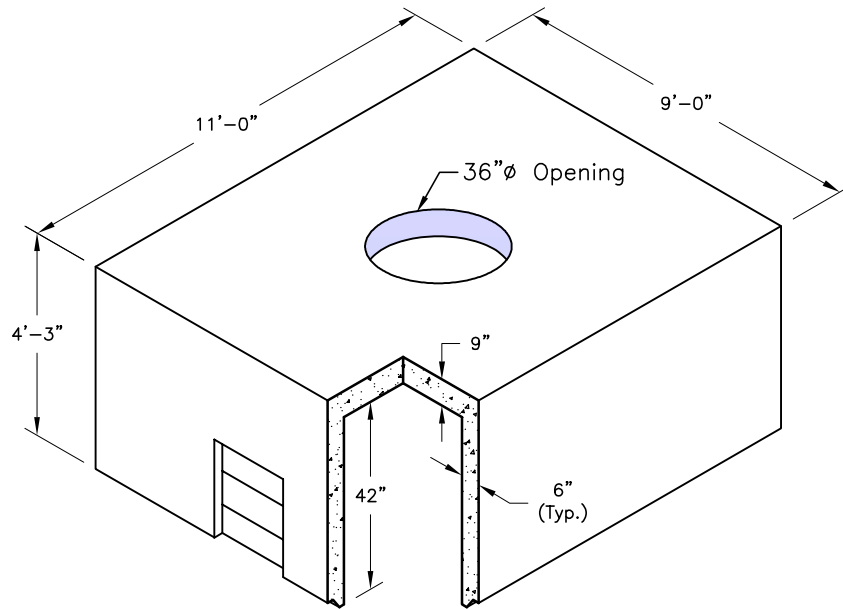

8'x10'x42" TOP

Weight - 20,300 Lbs.
Item# - 1004500

8'x10'x42" BOTTOM

Weight - 21,100 Lbs.
Item# - 1004480