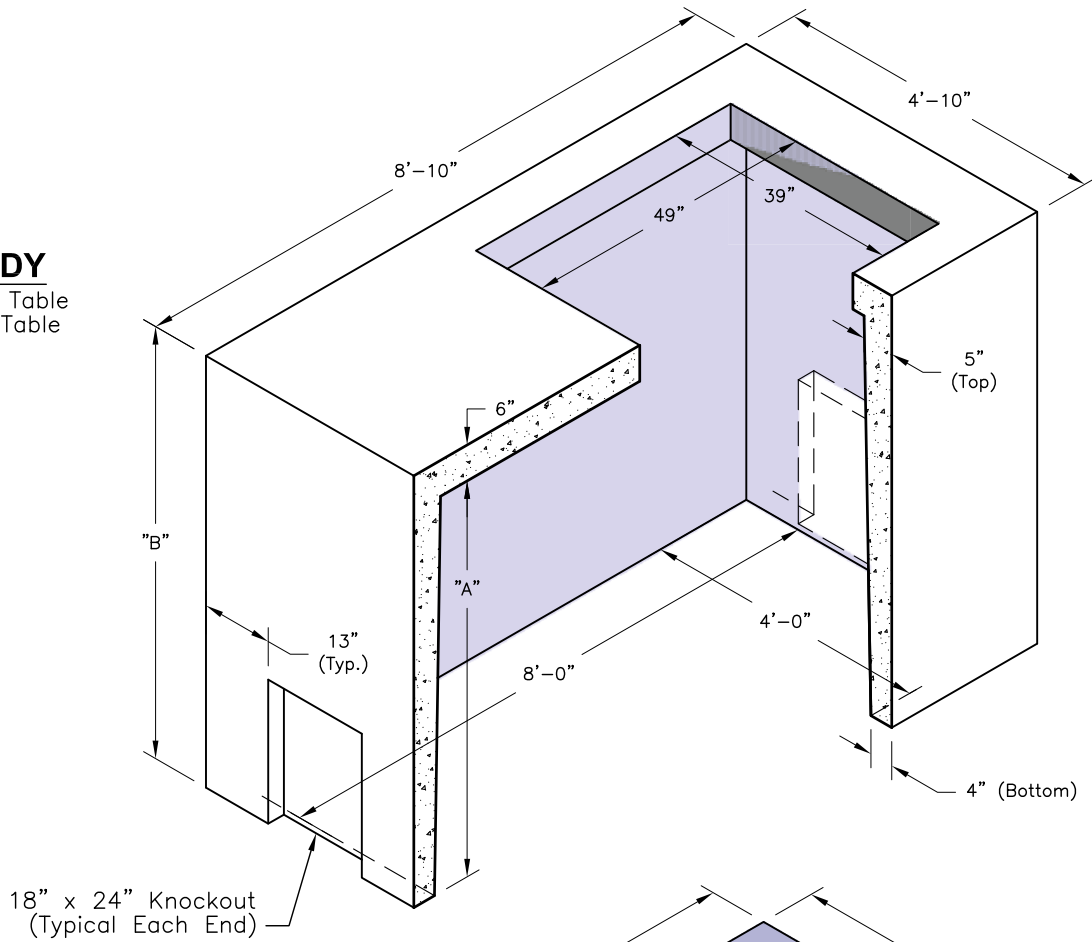

801 MV BODY

Weight - See Table
Item# - See Table

801 MV FLOOR SLAB

Weight - 3375 Lbs.
Item# - 1022980