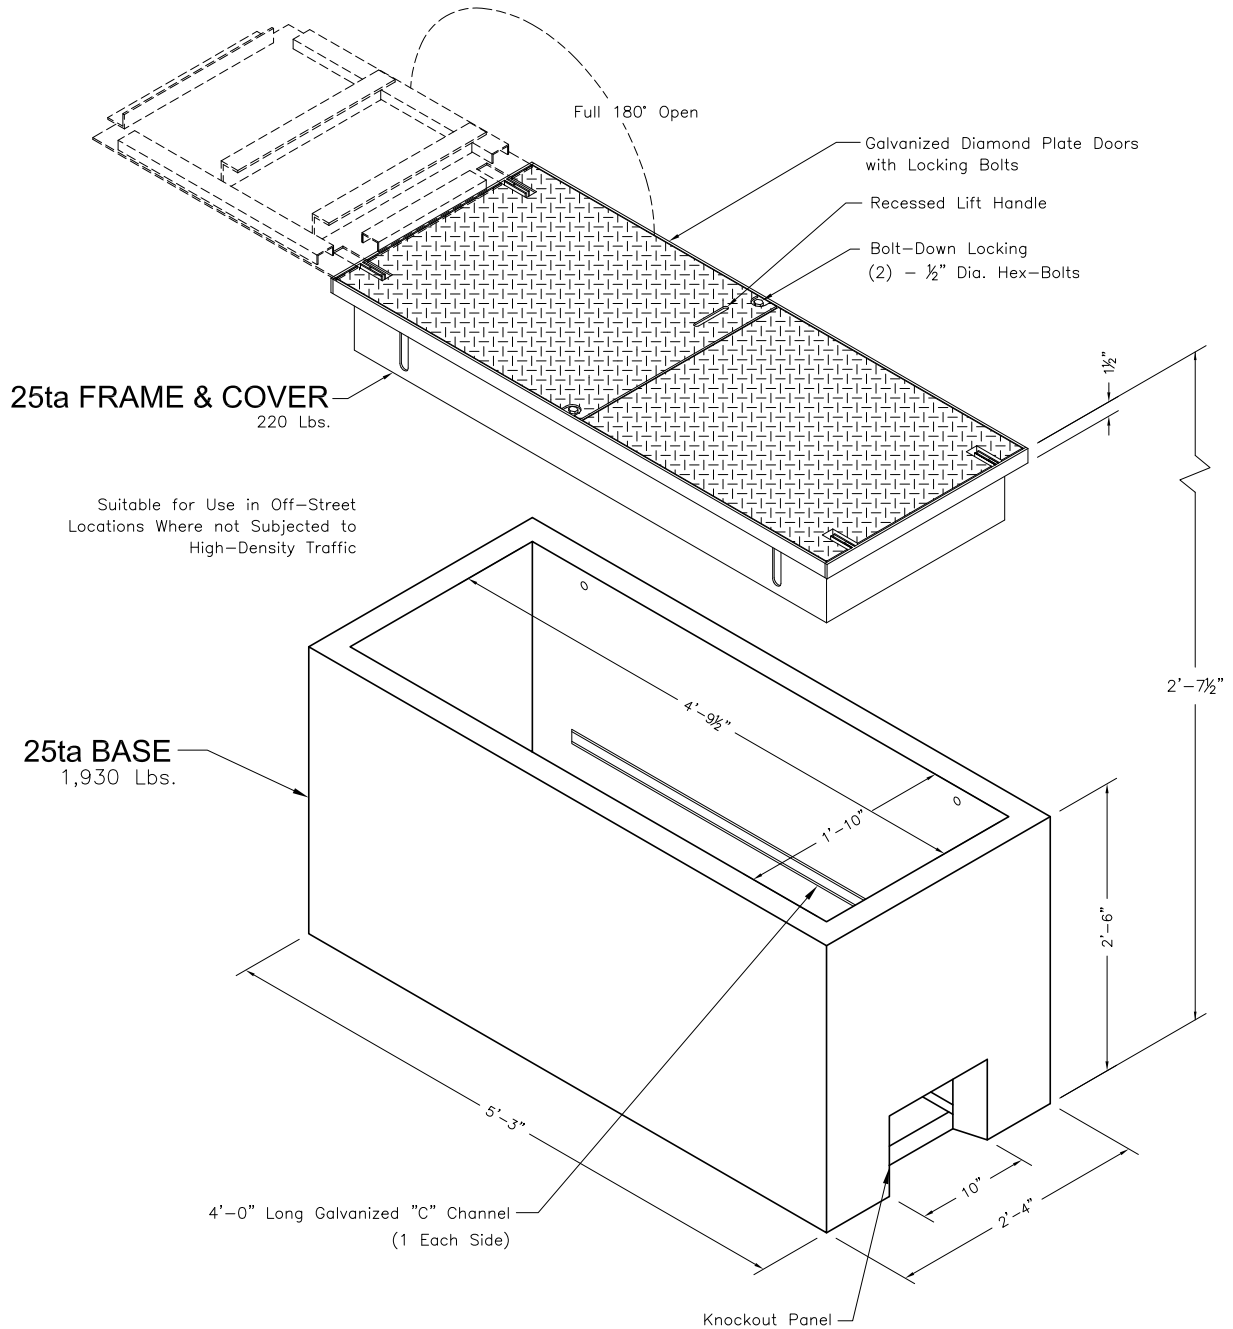

**25ta
Pull Box**

25 Ta Pull Box
5'3"x2'4"x2'5"

Oldcastle Precast
801 West 12th Street
Ogden, Utah 84404

Phone: (801) 399-1171
Fax: (801) 392-7849

For more information about our products, please visit
oldcastleprecast.com