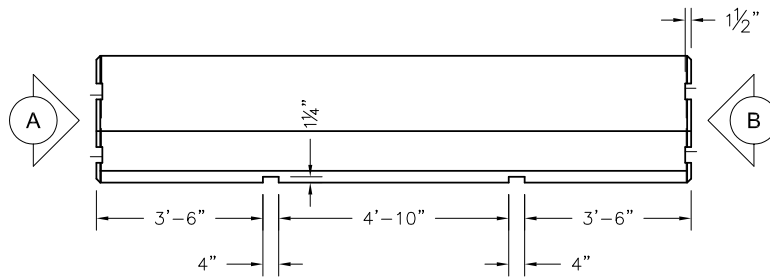

**Median  
Barrier**

Median Barrier  
12'6" x 2'8" x 2'0"

**TOP VIEW**

**PLAN VIEW**

**VIEW A**

**VIEW B**

**Oldcastle Precast**  
801 West 12th Street  
Ogden, Utah 84404

Phone: (801) 399-1171  
Fax: (801) 392-7849