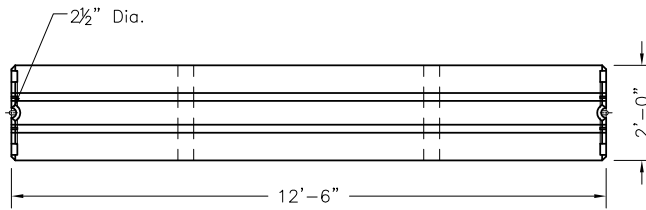

**Median  
Barrier**

Median Barrier  
12'6" x 2'8" x 2'0"

**TOP VIEW**

**PLAN VIEW**

**VIEW A**

**VIEW B**

**Oldcastle Precast**  
801 West 12th Street  
Ogden, Utah 84404

Phone: (801) 399-1171  
Fax: (801) 392-7849