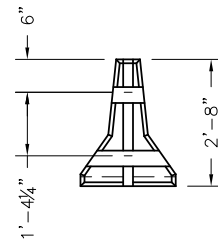

**Median  
Barrier**

Median Barrier  
12'6" x 2'8" x 2'0"

**TOP VIEW**

**PLAN VIEW**

**VIEW A**

**VIEW B**

**Oldcastle Precast**  
801 West 12th Street  
Ogden, Utah 84404

Phone: (801) 399-1171  
Fax: (801) 392-7849