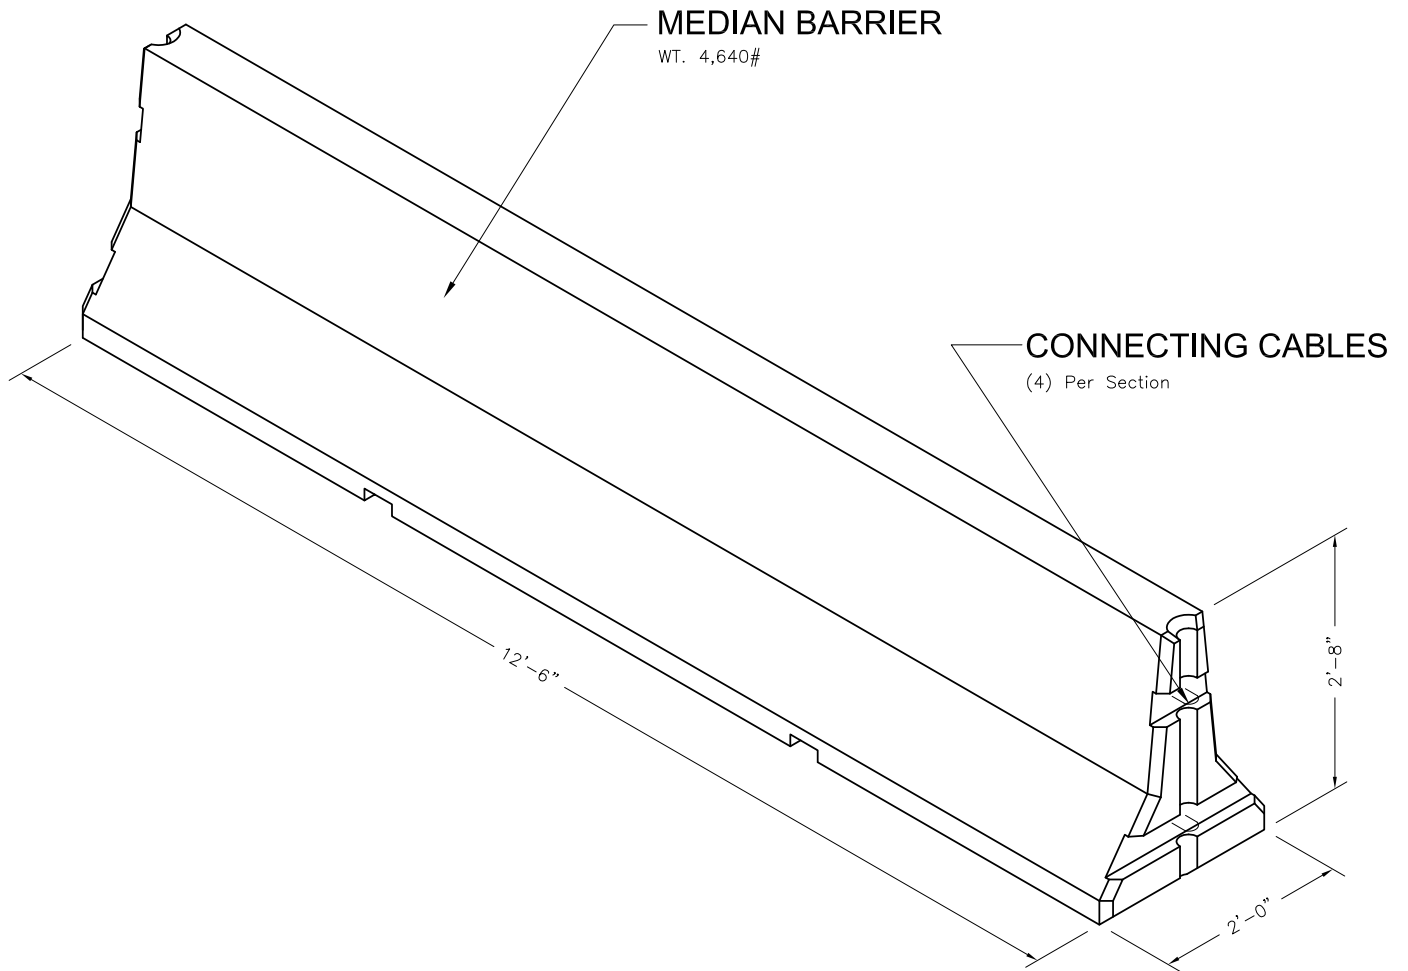

**Median  
Barrier**

Median Barrier  
12'6" x 2'8" x 2'0"

**TOP VIEW**

**PLAN VIEW**

**VIEW A**

**VIEW B**

**Oldcastle Precast**  
801 West 12th Street  
Ogden, Utah 84404

Phone: (801) 399-1171  
Fax: (801) 392-7849