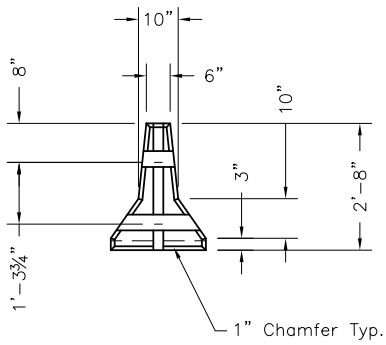

**Median  
Barrier**

Median Barrier  
12'6" x 2'8" x 2'0"

**TOP VIEW**

**PLAN VIEW**

**VIEW A**

**VIEW B**

**Oldcastle Precast**  
801 West 12th Street  
Ogden, Utah 84404

Phone: (801) 399-1171  
Fax: (801) 392-7849