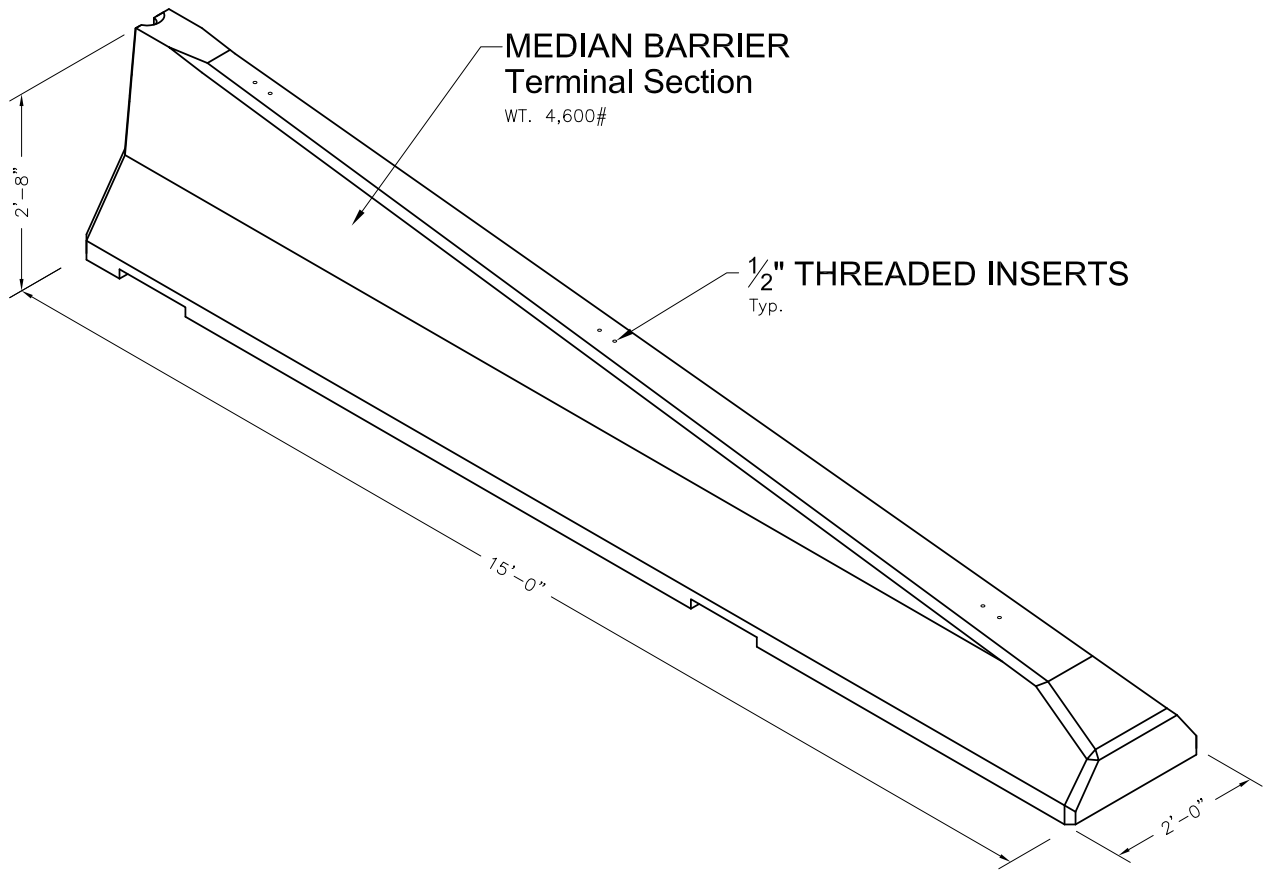

**Terminal
Barrier**

Terminal End Section
15'0"x2'8"x2'0"

TOP VIEW

PLAN VIEW

END VIEW

Oldcastle Precast
801 West 12th Street
Ogden, Utah 84404

Phone: (801) 399-1171
Fax: (801) 392-7849

For more information about our products, please visit
oldcastleprecast.com