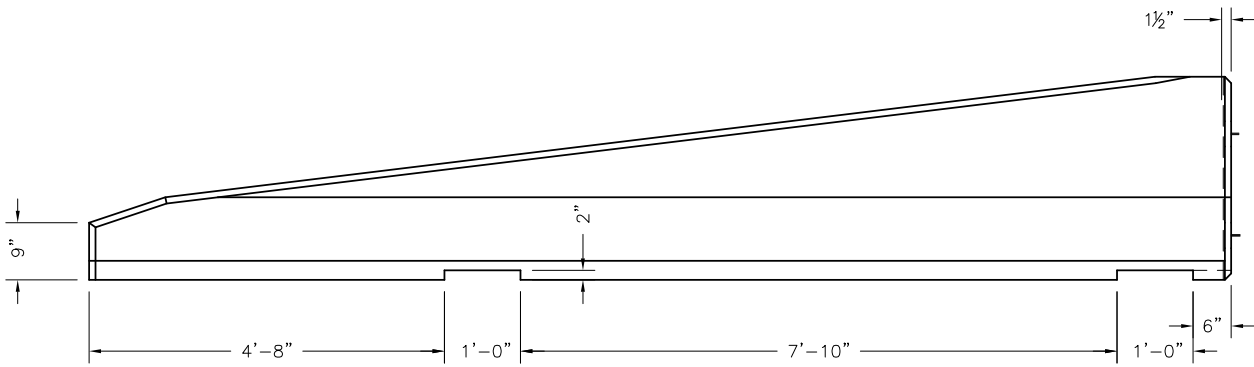

**Terminal
Barrier**

Terminal End Section
15'0"x2'8"x2'0"

TOP VIEW

PLAN VIEW

END VIEW

Oldcastle Precast
801 West 12th Street
Ogden, Utah 84404

Phone: (801) 399-1171
Fax: (801) 392-7849

For more information about our products, please visit
oldcastleprecast.com