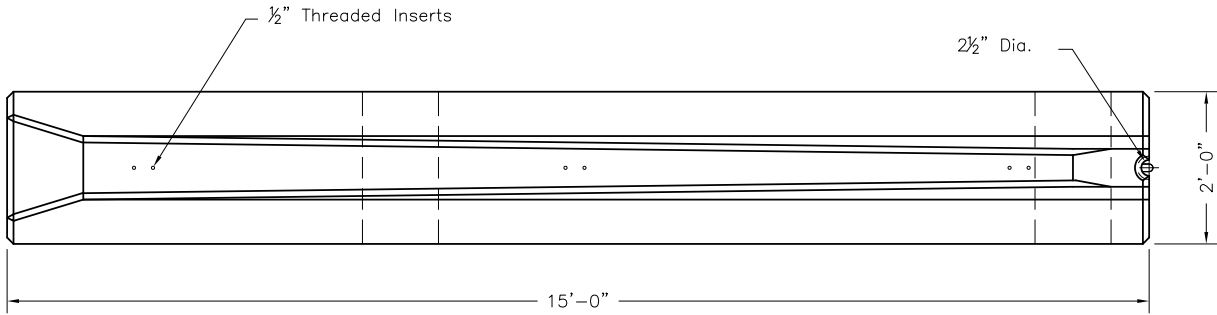

**Terminal
Barrier**

Terminal End Section
15'0"x2'8"x2'0"

TOP VIEW

PLAN VIEW

END VIEW

Oldcastle Precast
801 West 12th Street
Ogden, Utah 84404

Phone: (801) 399-1171
Fax: (801) 392-7849

For more information about our products, please visit
oldcastleprecast.com