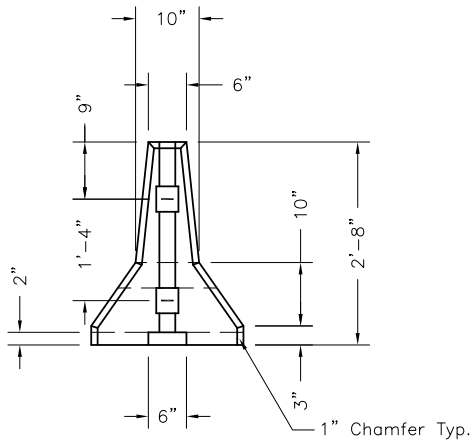

**Terminal
Barrier**

Terminal End Section
15'0"x2'8"x2'0"

TOP VIEW

PLAN VIEW

END VIEW

Oldcastle Precast
801 West 12th Street
Ogden, Utah 84404

Phone: (801) 399-1171
Fax: (801) 392-7849

For more information about our products, please visit
oldcastleprecast.com