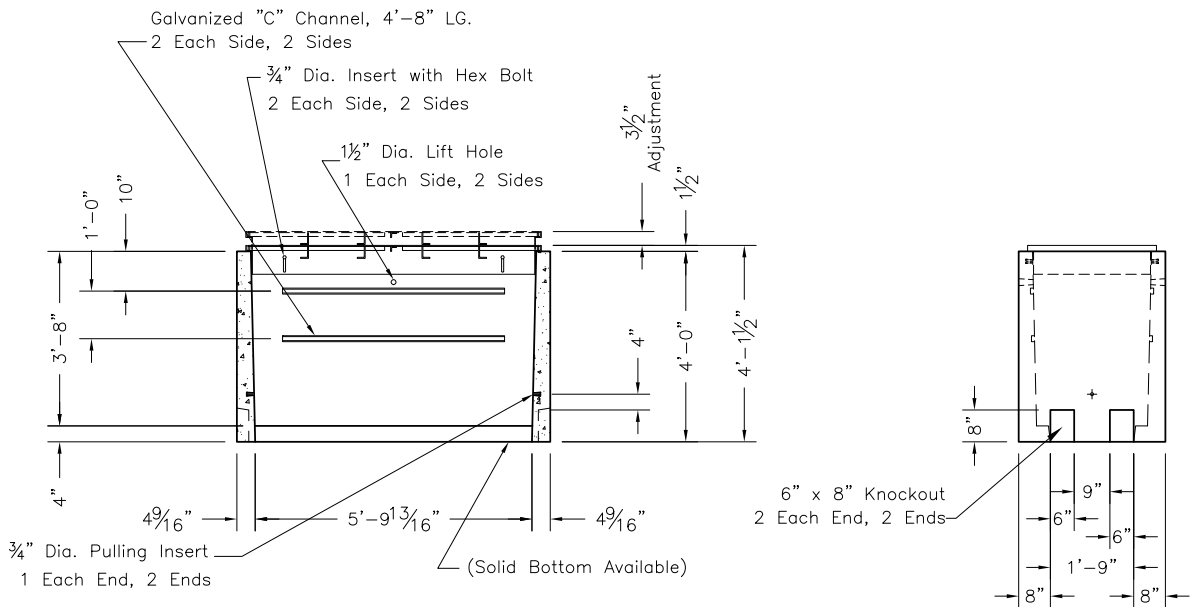

**264 ta
Pull Box**

264 Ta Pull Box
6'7"x3'1"x4'0"

PLAN VIEW

SECTION AA

END VIEW

Oldcastle Precast
801 West 12th Street
Ogden, Utah 84404

Phone: (801) 399-1171
Fax: (801) 392-7849

For more information about our products, please visit
oldcastleprecast.com