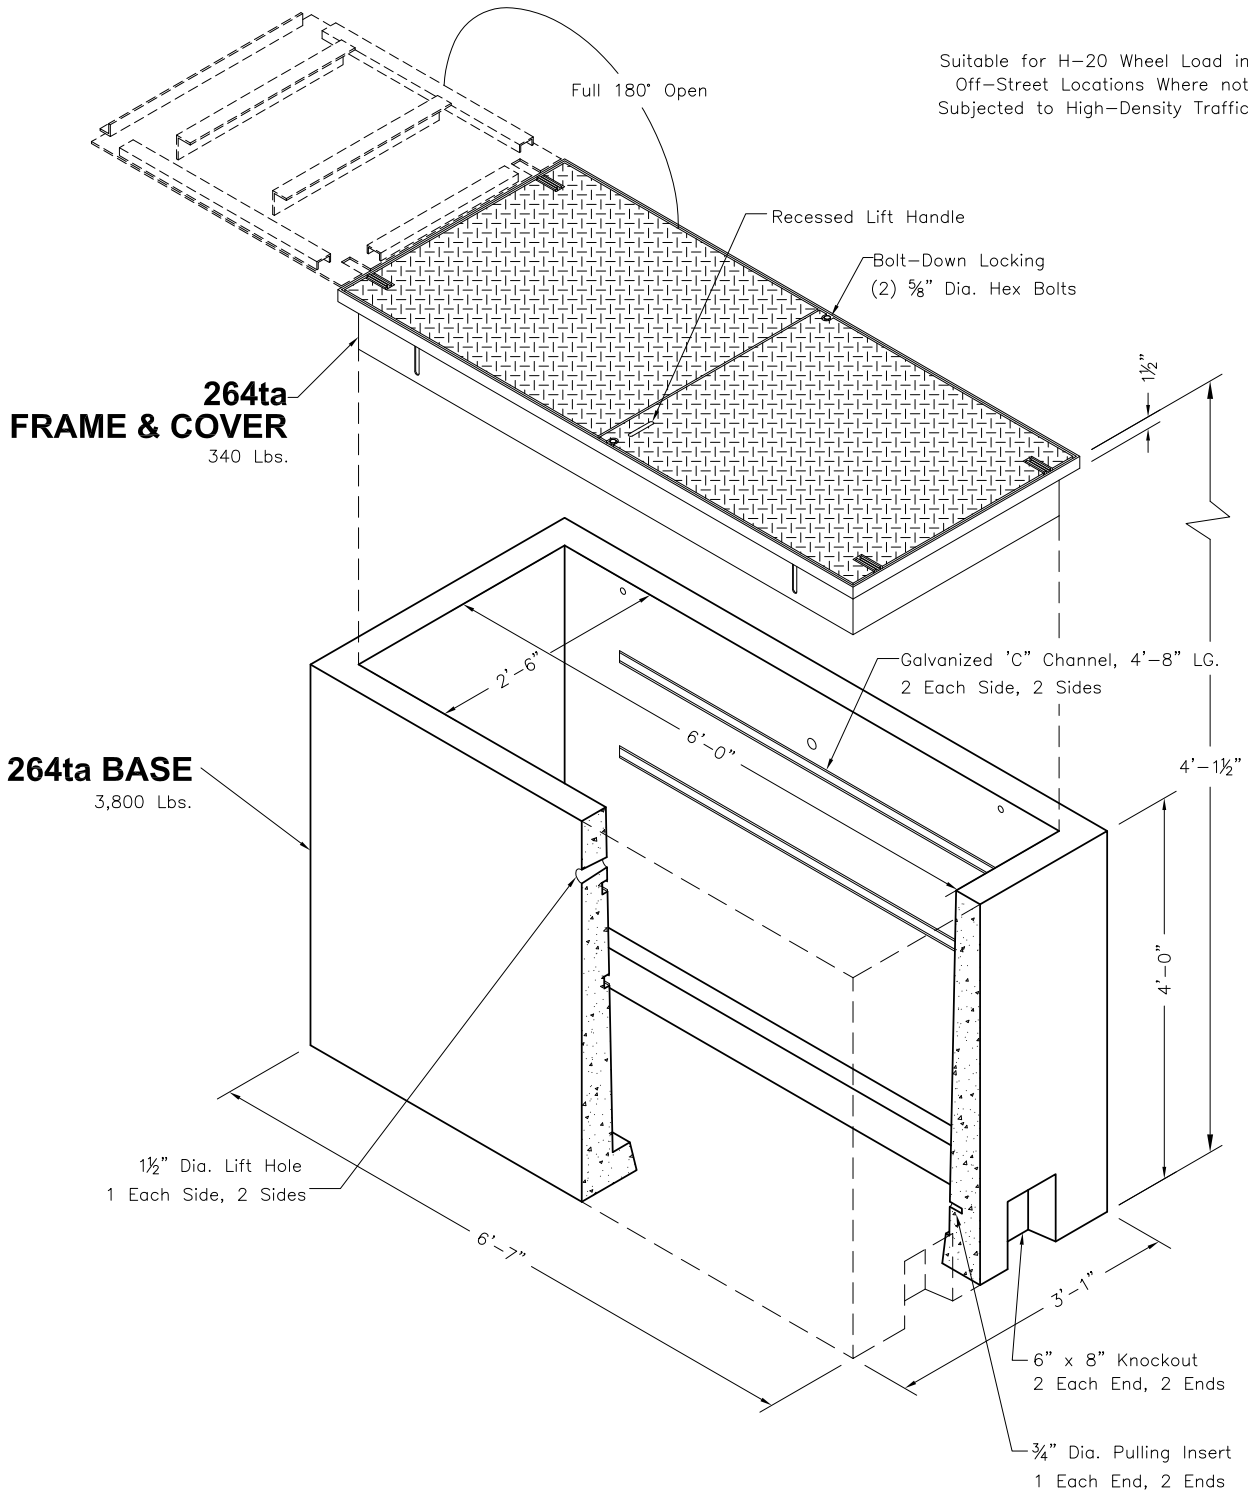

**264 ta
Pull Box**

264 Ta Pull Box
6'7"x3'1"x4'0"

PLAN VIEW

SECTION AA

END VIEW

Oldcastle Precast
801 West 12th Street
Ogden, Utah 84404

Phone: (801) 399-1171
Fax: (801) 392-7849

For more information about our products, please visit
oldcastleprecast.com