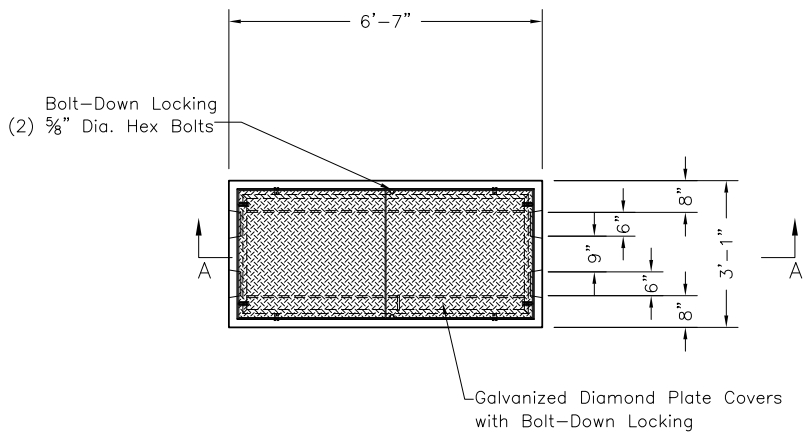

**264 ta
Pull Box**

264 Ta Pull Box
6'7"x3'1"x4'0"

PLAN VIEW

SECTION AA

END VIEW

Oldcastle Precast
801 West 12th Street
Ogden, Utah 84404

Phone: (801) 399-1171
Fax: (801) 392-7849

For more information about our products, please visit
oldcastleprecast.com