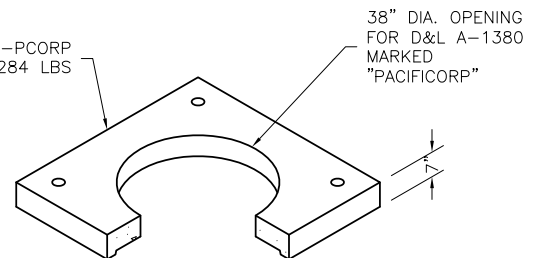

-SINGLE PHASE TRANSFORMER PADVAULT, STOCK ITEM 1790002  
 -INCIDENTAL TRAFFIC VAULT, STOCK ITEM 1790001  
 -FULL TRAFFIC VAULT, STOCK ITEM 1790003

**OPTIONAL TOPS**

332P FRAME & COVER  
CAST-IN FLUSH

55-38C-PCORP  
1,284 LBS