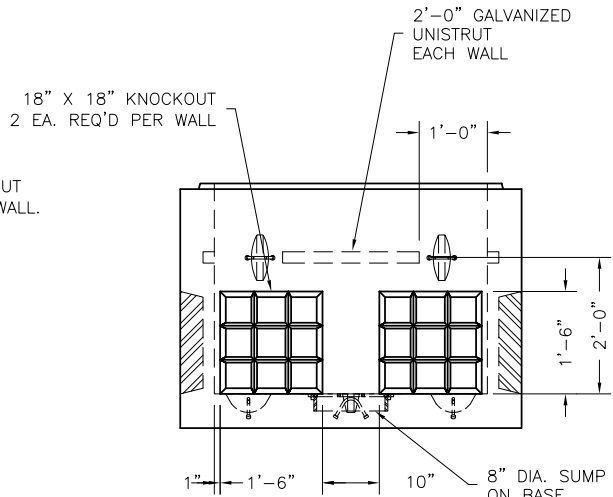

END VIEW

Oldcastle Precast
801 West 12th Street
Ogden, Utah 84404

Phone: (801) 399-1171
Fax: (801) 392-7849

For more information about our products, please visit
oldcastleprecast.com

oldcastleprecast.com