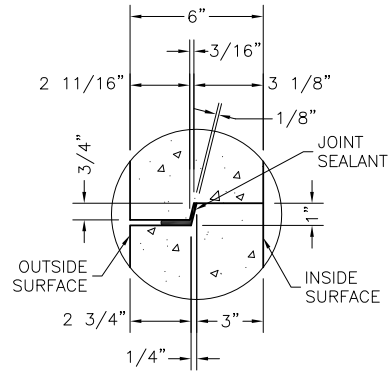

JOINT DETAIL