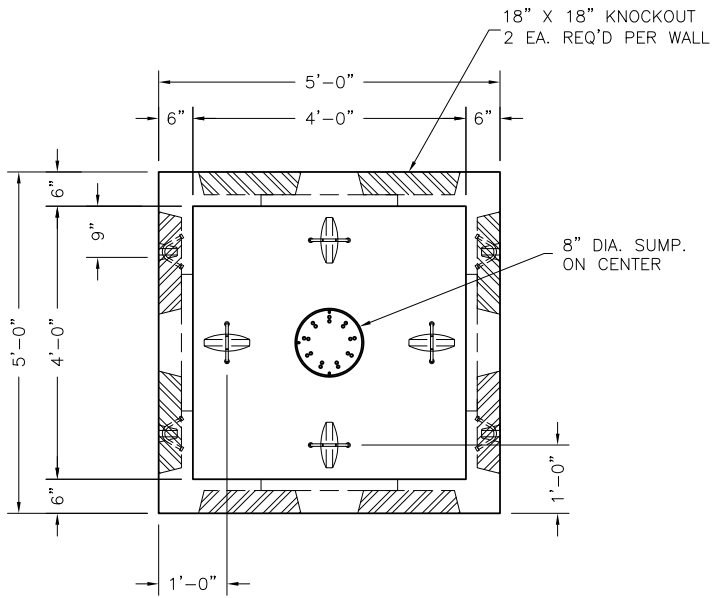

-SINGLE PHASE TRANSFORMER PADVAULT, STOCK ITEM 1790002  
 -INCIDENTAL TRAFFIC VAULT, STOCK ITEM 1790001  
 -FULL TRAFFIC VAULT, STOCK ITEM 1790003

**OPTIONAL TOPS**

332P FRAME & COVER  
CAST-IN FLUSH

55-38C-PCORP  
1,284 LBS