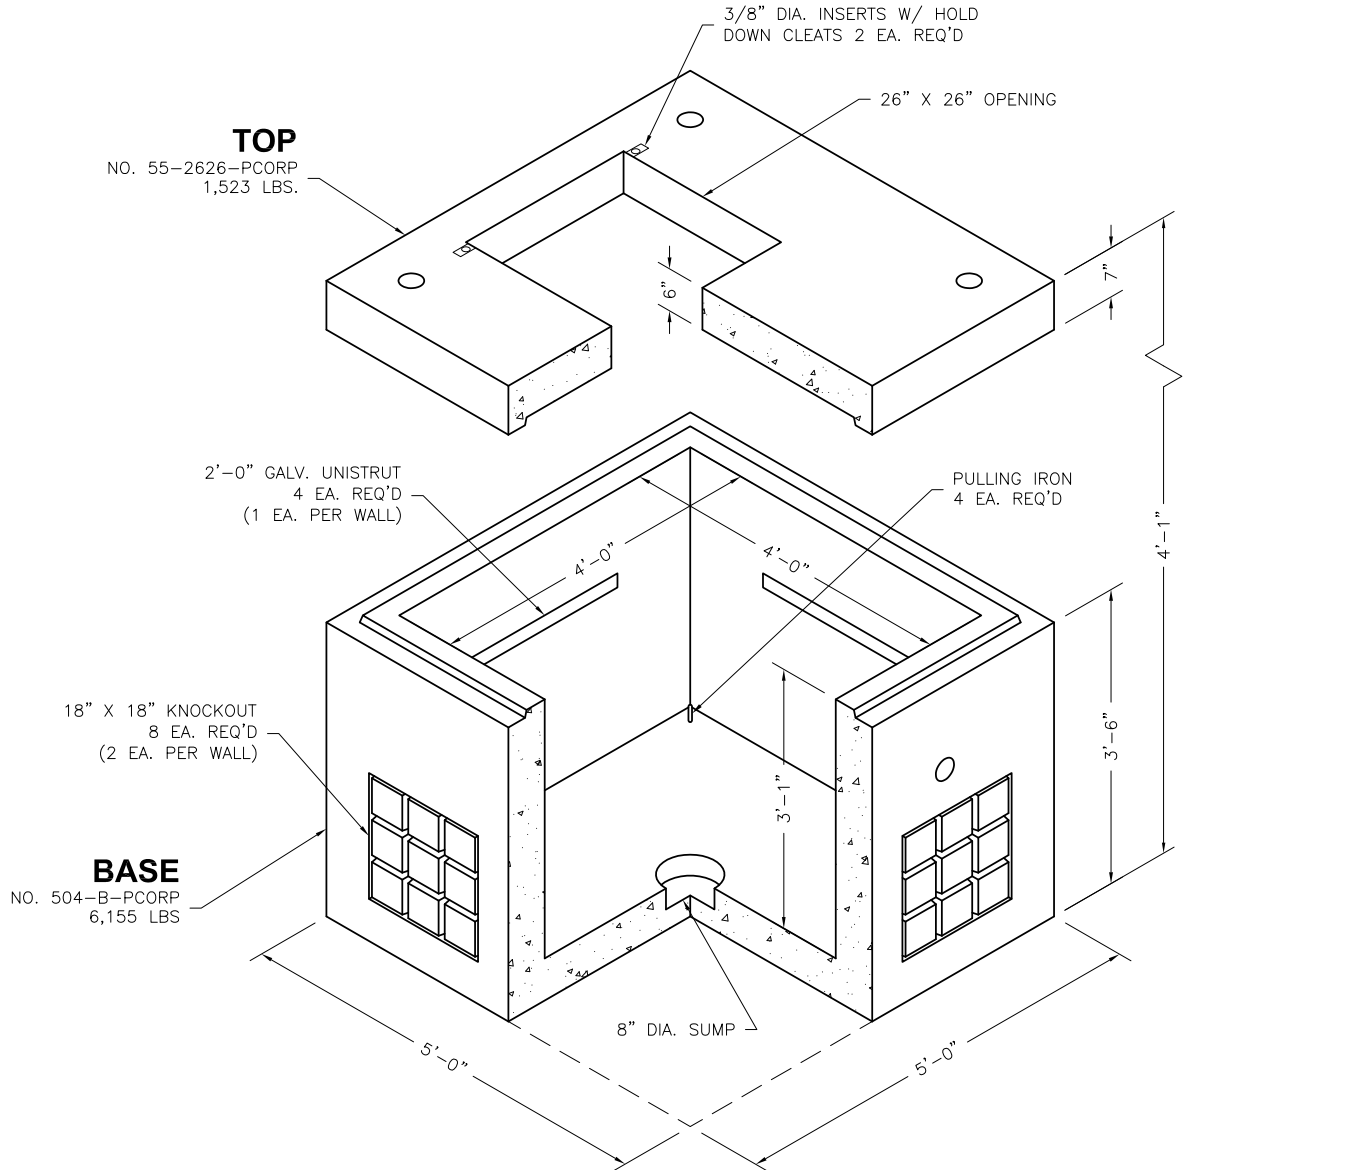

-SINGLE PHASE TRANSFORMER PADVAULT, STOCK ITEM 1790002  
 -INCIDENTAL TRAFFIC VAULT, STOCK ITEM 1790001  
 -FULL TRAFFIC VAULT, STOCK ITEM 1790003

**OPTIONAL TOPS**

332P FRAME & COVER  
CAST-IN FLUSH

55-38C-PCORP  
1,284 LBS