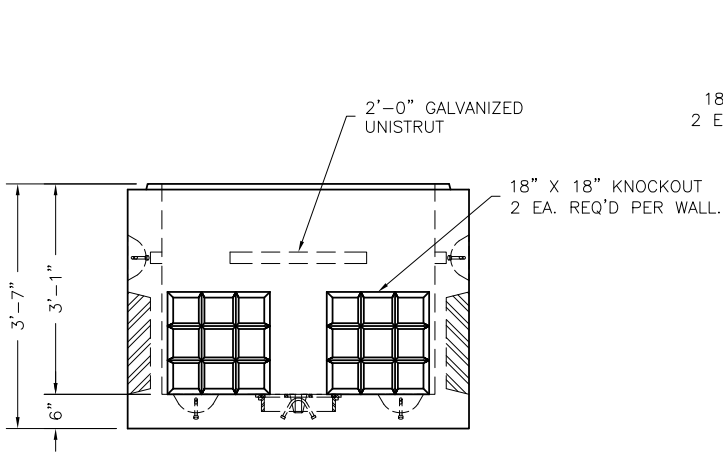

ELEVATION VIEW