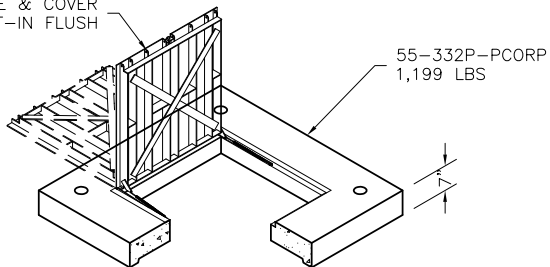

-SINGLE PHASE TRANSFORMER PADVAULT, STOCK ITEM 1790002  
 -INCIDENTAL TRAFFIC VAULT, STOCK ITEM 1790001  
 -FULL TRAFFIC VAULT, STOCK ITEM 1790003

**OPTIONAL TOPS**

332P FRAME & COVER  
CAST-IN FLUSH

55-38C-PCORP  
1,284 LBS