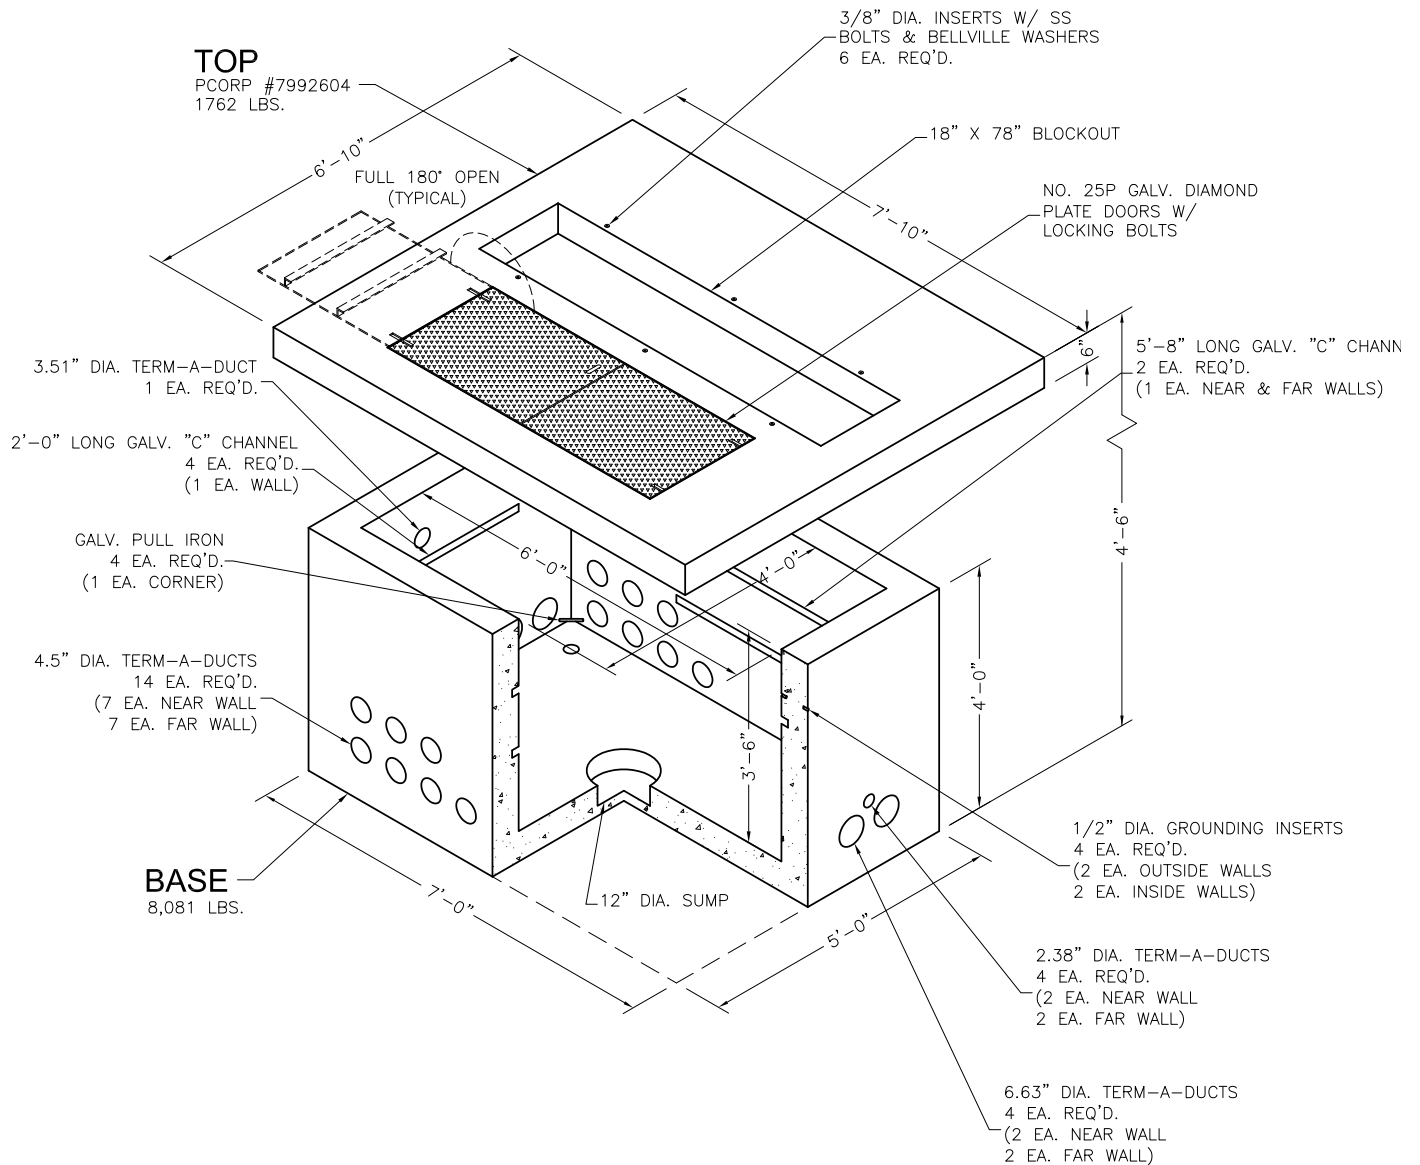

GV 341

*4'x6' Padvault
3 Phase Fuse Cabinet
Pacificorp*

3-PHASE FUSE CABINET PADVAULT, 3-4 POSITION, STOCK ITEM 7992604

PLAN VIEW

3-PHASE FUSE CABINET PADVAULT, 3-4 POSITION
PCORP #7992604

ELEVATION VIEW

END VIEW