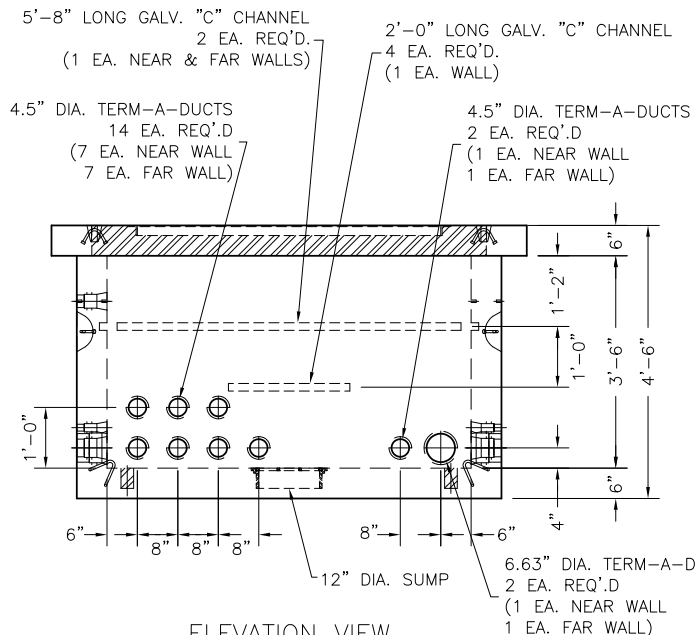

GV 341

*4'x6' Padvault
3 Phase Fuse Cabinet
Pacificorp*

3-PHASE FUSE CABINET PADVAULT, 3-4 POSITION, STOCK ITEM 7992604

PLAN VIEW

3-PHASE FUSE CABINET PADVAULT, 3-4 POSITION
PCORP #7992604

ELEVATION VIEW

END VIEW