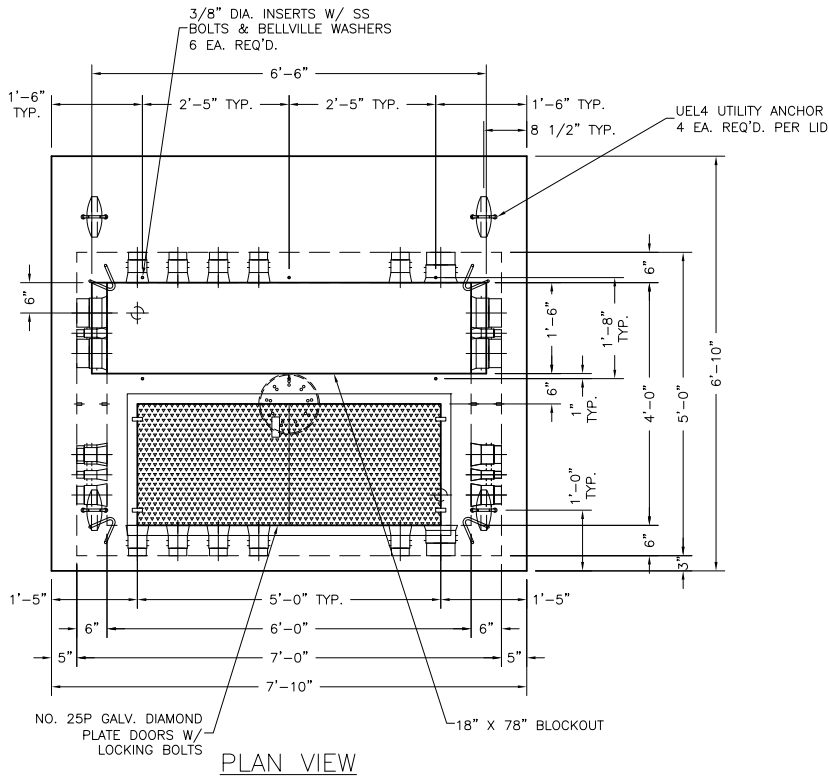

GV 341

*4'x6' Padvault
3 Phase Fuse Cabinet
Pacificorp*

3-PHASE FUSE CABINET PADVAULT, 3-4 POSITION, STOCK ITEM 7992604

PLAN VIEW

3-PHASE FUSE CABINET PADVAULT, 3-4 POSITION
PCORP #7992604

ELEVATION VIEW

END VIEW