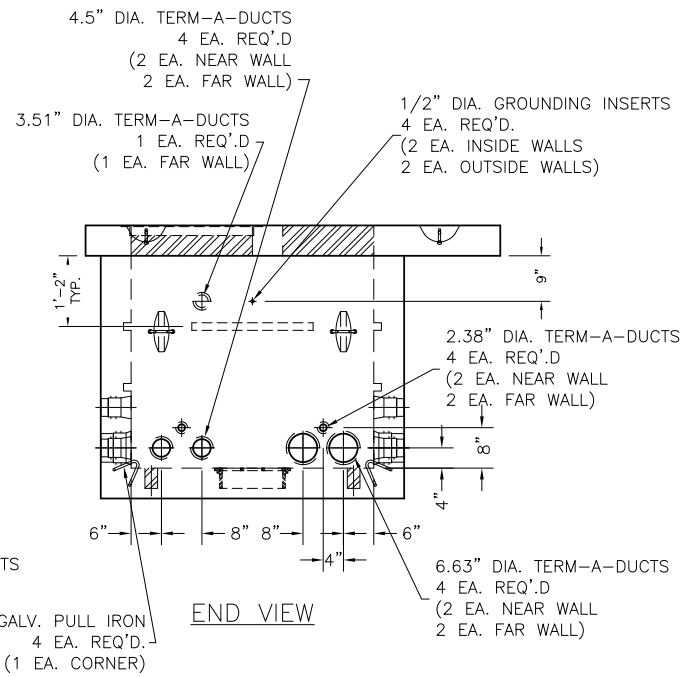

GV 341

*4'x6' Padvault
3 Phase Fuse Cabinet
Pacificorp*

3-PHASE FUSE CABINET PADVAULT, 3-4 POSITION, STOCK ITEM 7992604

PLAN VIEW

3-PHASE FUSE CABINET PADVAULT, 3-4 POSITION
PCORP #7992604

ELEVATION VIEW

END VIEW