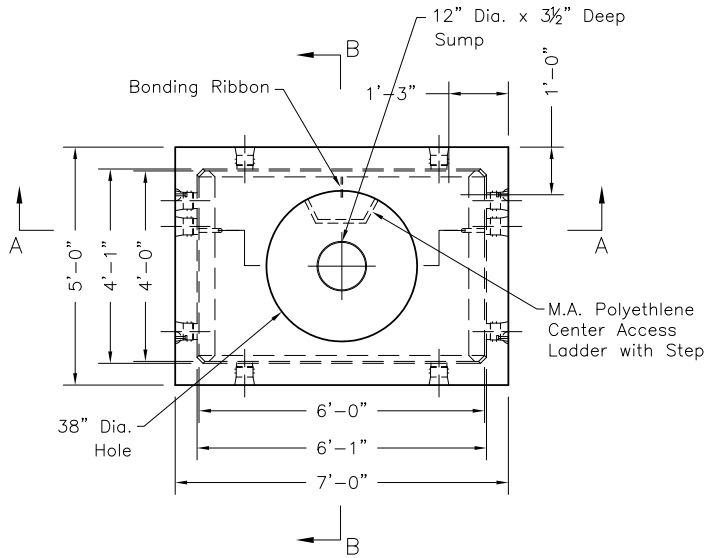

**4'x6'**  
**Pull Box**

4'x6'x3'6" Pull Box  
Floor and Top

**PLAN VIEW**

**SECTION A-A**

**SECTION B-B**

**Oldcastle Precast**  
 801 West 12th Street  
 Ogden, Utah 84404

Phone: (801) 399-1171  
 Fax: (801) 392-7849