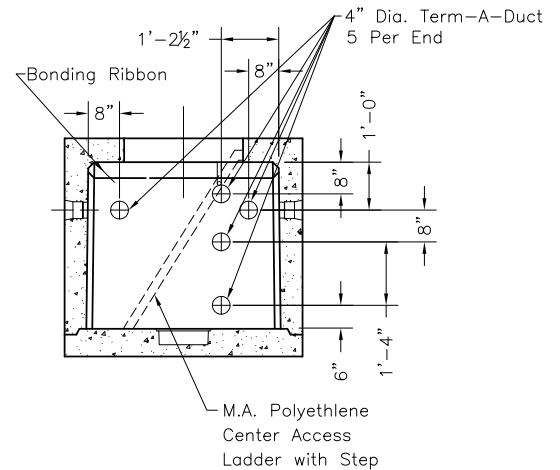

**4'x6'**  
**Pull Box**

4'x6'x3'6" Pull Box  
Floor and Top

**PLAN VIEW**

**SECTION A-A**

**SECTION B-B**

**Oldcastle Precast**  
 801 West 12th Street  
 Ogden, Utah 84404

Phone: (801) 399-1171  
 Fax: (801) 392-7849