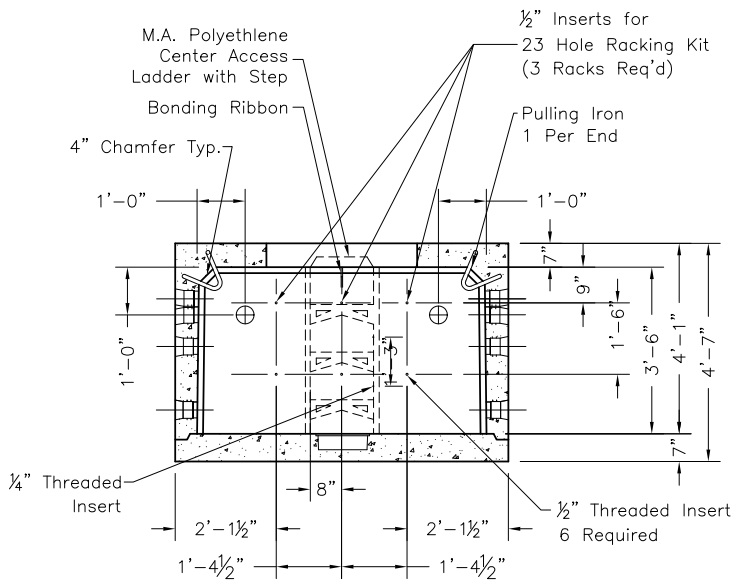

**4'x6'**  
**Pull Box**

4'x6'x3'6" Pull Box  
Floor and Top

**PLAN VIEW**

**SECTION A-A**

**SECTION B-B**

**Oldcastle Precast**  
 801 West 12th Street  
 Ogden, Utah 84404

Phone: (801) 399-1171  
 Fax: (801) 392-7849