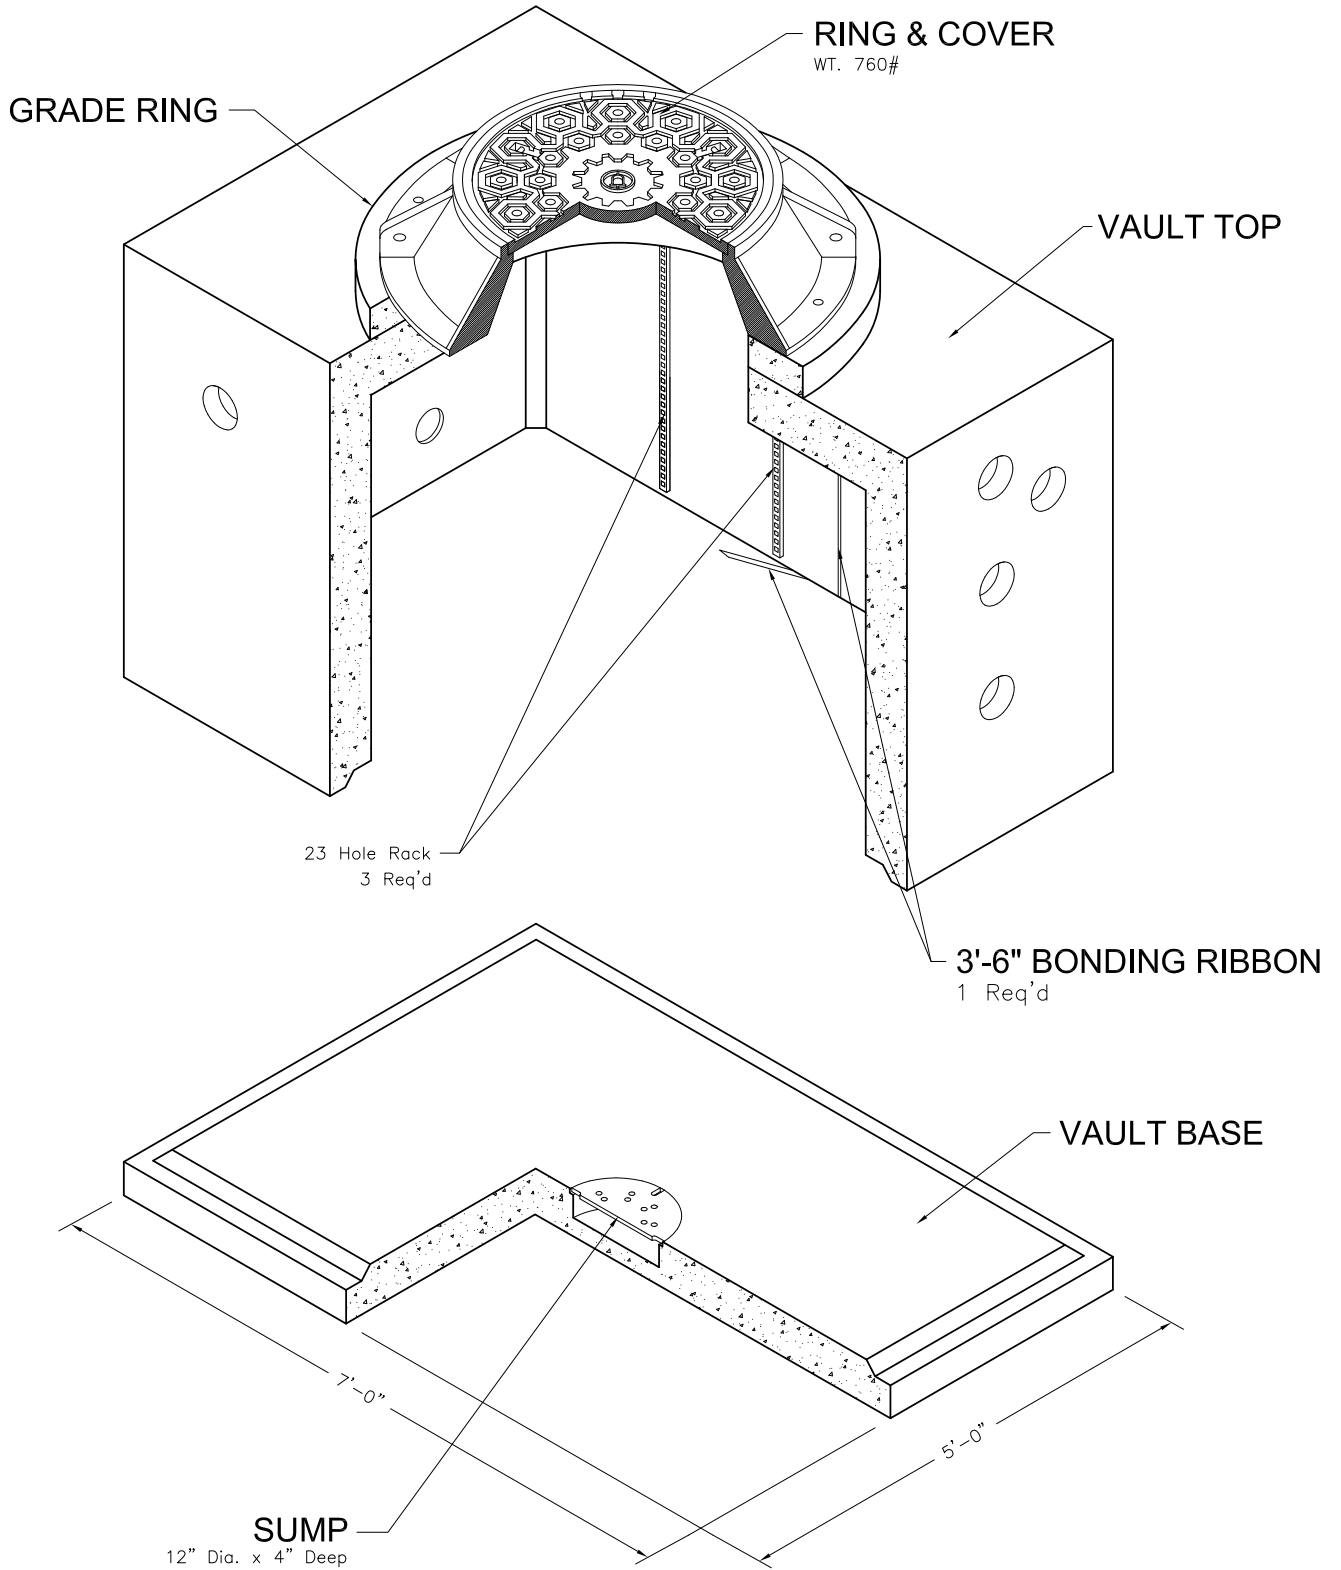

**4'x6'**  
**Pull Box**

4'x6'x3'6" Pull Box  
Floor and Top

**PLAN VIEW**

**SECTION A-A**

**SECTION B-B**

**Oldcastle Precast**  
 801 West 12th Street  
 Ogden, Utah 84404

Phone: (801) 399-1171  
 Fax: (801) 392-7849