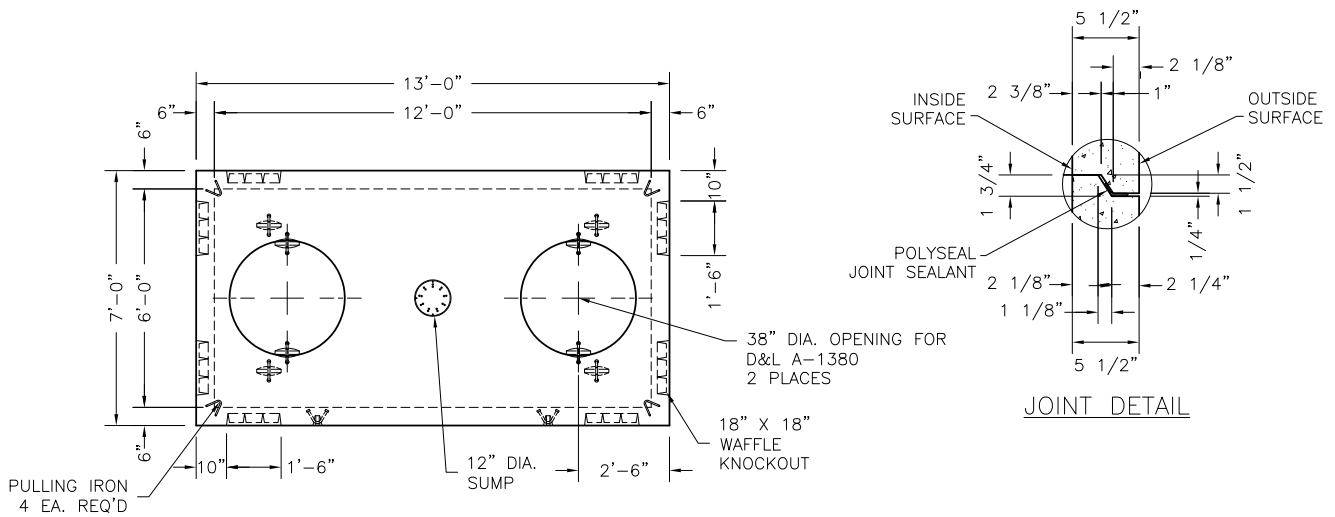

FULL TRAFFIC VAULT, STOCK ITEM 1790011
INCIDENTAL TRAFFIC VAULT, STOCK ITEM 1790009

PLAN VIEW

Oldcastle Precast
801 West 12th Street
Ogden, Utah 84404

Phone: (801) 399-1171
Fax: (801) 392-7849

For more information about our products, please visit
oldcastleprecast.com