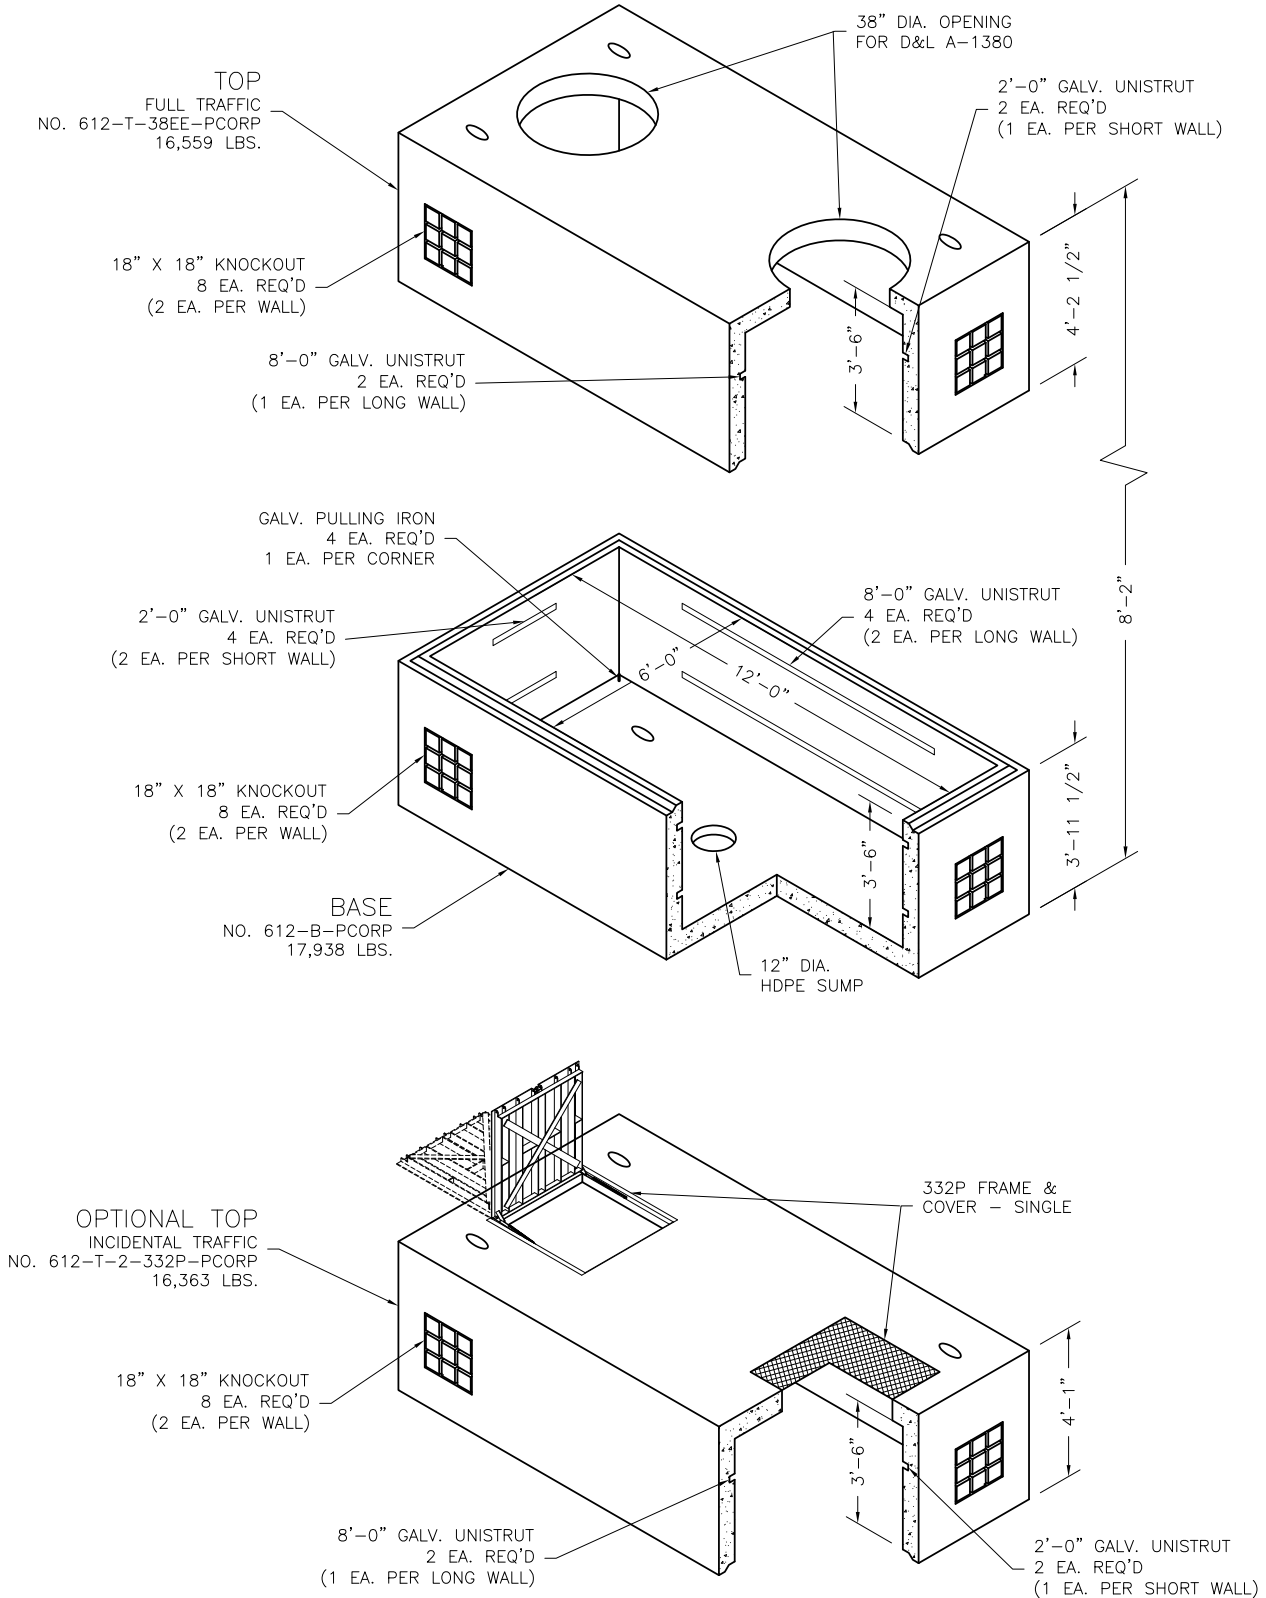

FULL TRAFFIC VAULT, STOCK ITEM 1790011
INCIDENTAL TRAFFIC VAULT, STOCK ITEM 1790009

PLAN VIEW

Oldcastle Precast
801 West 12th Street
Ogden, Utah 84404

Phone: (801) 399-1171
Fax: (801) 392-7849

For more information about our products, please visit
oldcastleprecast.com