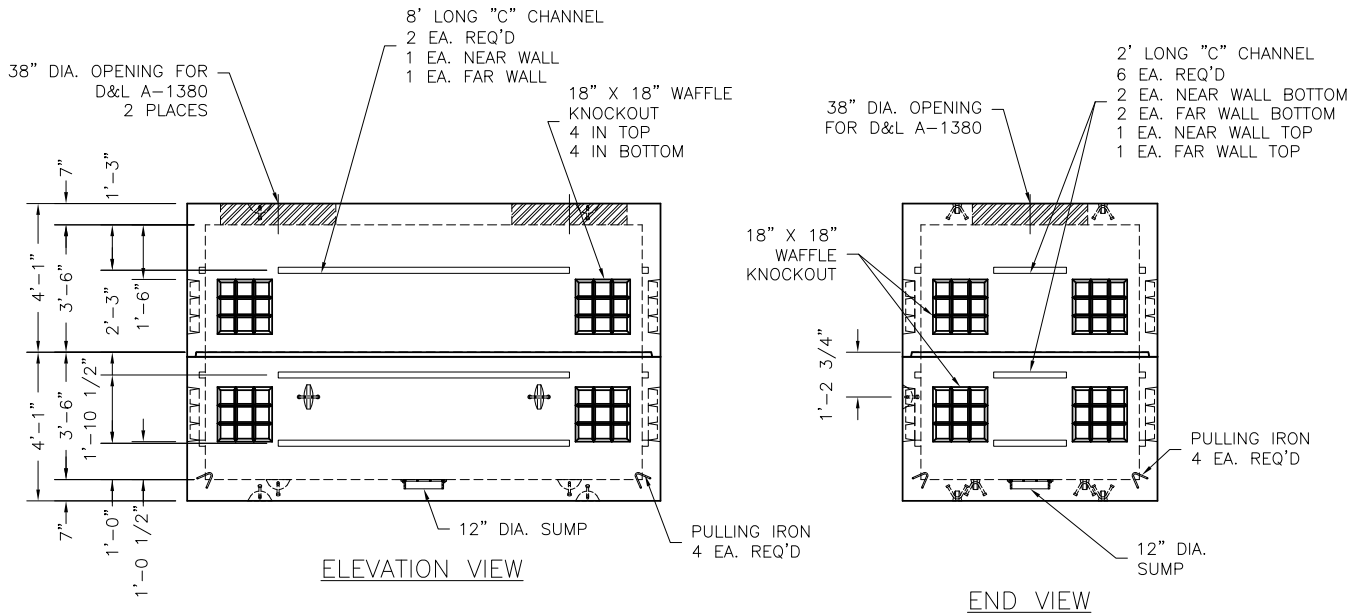

FULL TRAFFIC VAULT, STOCK ITEM 1790011
INCIDENTAL TRAFFIC VAULT, STOCK ITEM 1790009

PLAN VIEW

Oldcastle Precast
801 West 12th Street
Ogden, Utah 84404

Phone: (801) 399-1171
Fax: (801) 392-7849

For more information about our products, please visit
oldcastleprecast.com