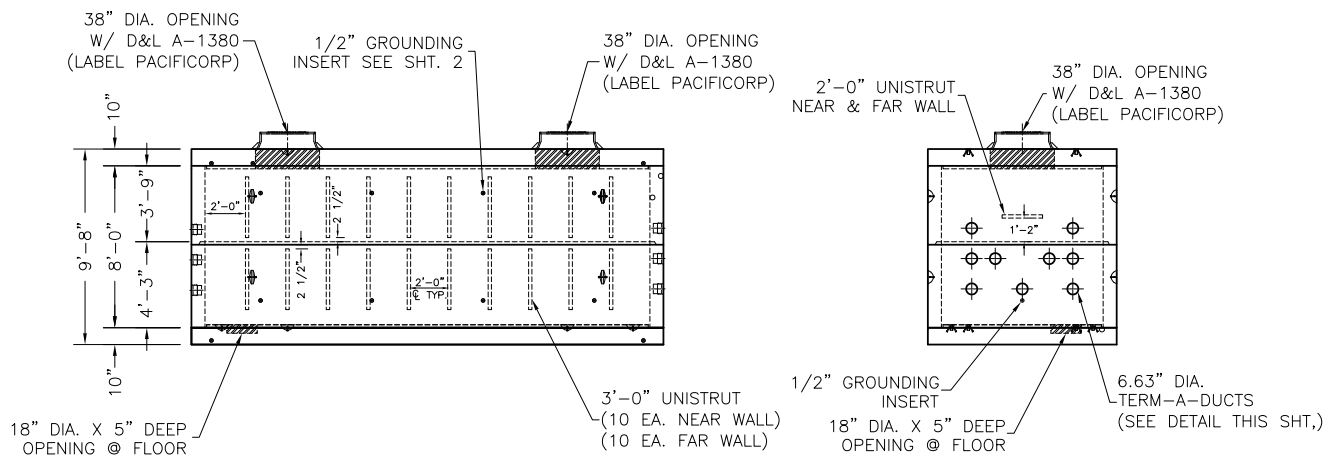

8' X 22'-TU 320 VAULT, STOCK ITEM 7992650

DROP CENTER LID  
JOINT DETAIL

DROP CENTER FLOOR  
JOINT DETAIL

TERM-A-DUCT VIEW  
(SHOWING DETAIL FOR TERM-A-DUCTS  
TYP. OF BOTH ENDS)

PLAN VIEW

JOINT DETAIL

ELEVATION VIEW