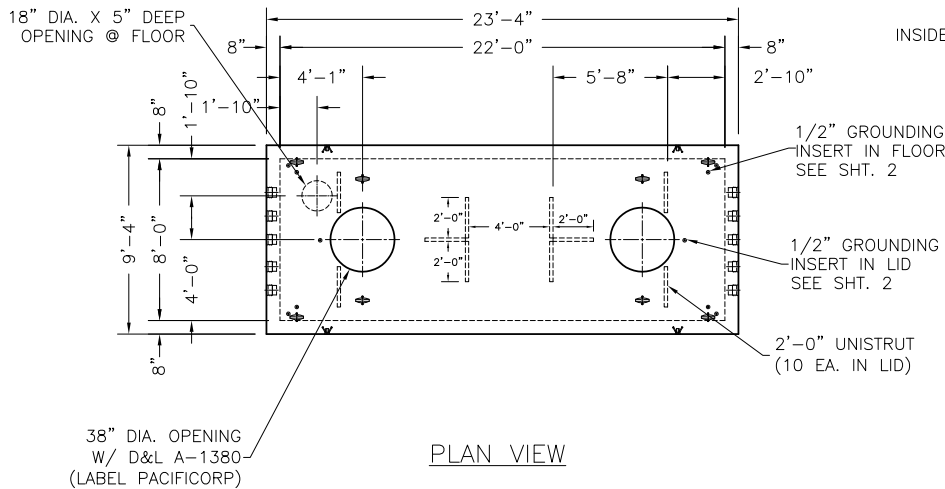

8' X 22'-TU 320 VAULT, STOCK ITEM 7992650

DROP CENTER LID  
JOINT DETAIL

DROP CENTER FLOOR  
JOINT DETAIL

TERM-A-DUCT VIEW  
(SHOWING DETAIL FOR TERM-A-DUCTS  
TYP. OF BOTH ENDS)

PLAN VIEW

JOINT DETAIL

ELEVATION VIEW