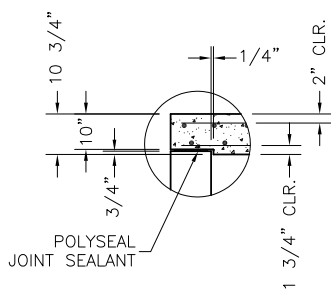

8' X 22'-TU 320 VAULT, STOCK ITEM 7992650

DROP CENTER LID  
JOINT DETAIL

DROP CENTER FLOOR  
JOINT DETAIL

TERM-A-DUCT VIEW  
(SHOWING DETAIL FOR TERM-A-DUCTS  
TYP. OF BOTH ENDS)

PLAN VIEW

JOINT DETAIL

ELEVATION VIEW