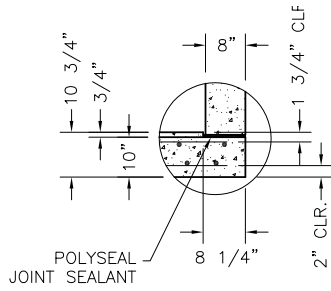

8' X 22'-TU 320 VAULT, STOCK ITEM 7992650

DROP CENTER LID  
JOINT DETAIL

DROP CENTER FLOOR  
JOINT DETAIL

TERM-A-DUCT VIEW  
(SHOWING DETAIL FOR TERM-A-DUCTS  
TYP. OF BOTH ENDS)

PLAN VIEW

JOINT DETAIL

ELEVATION VIEW