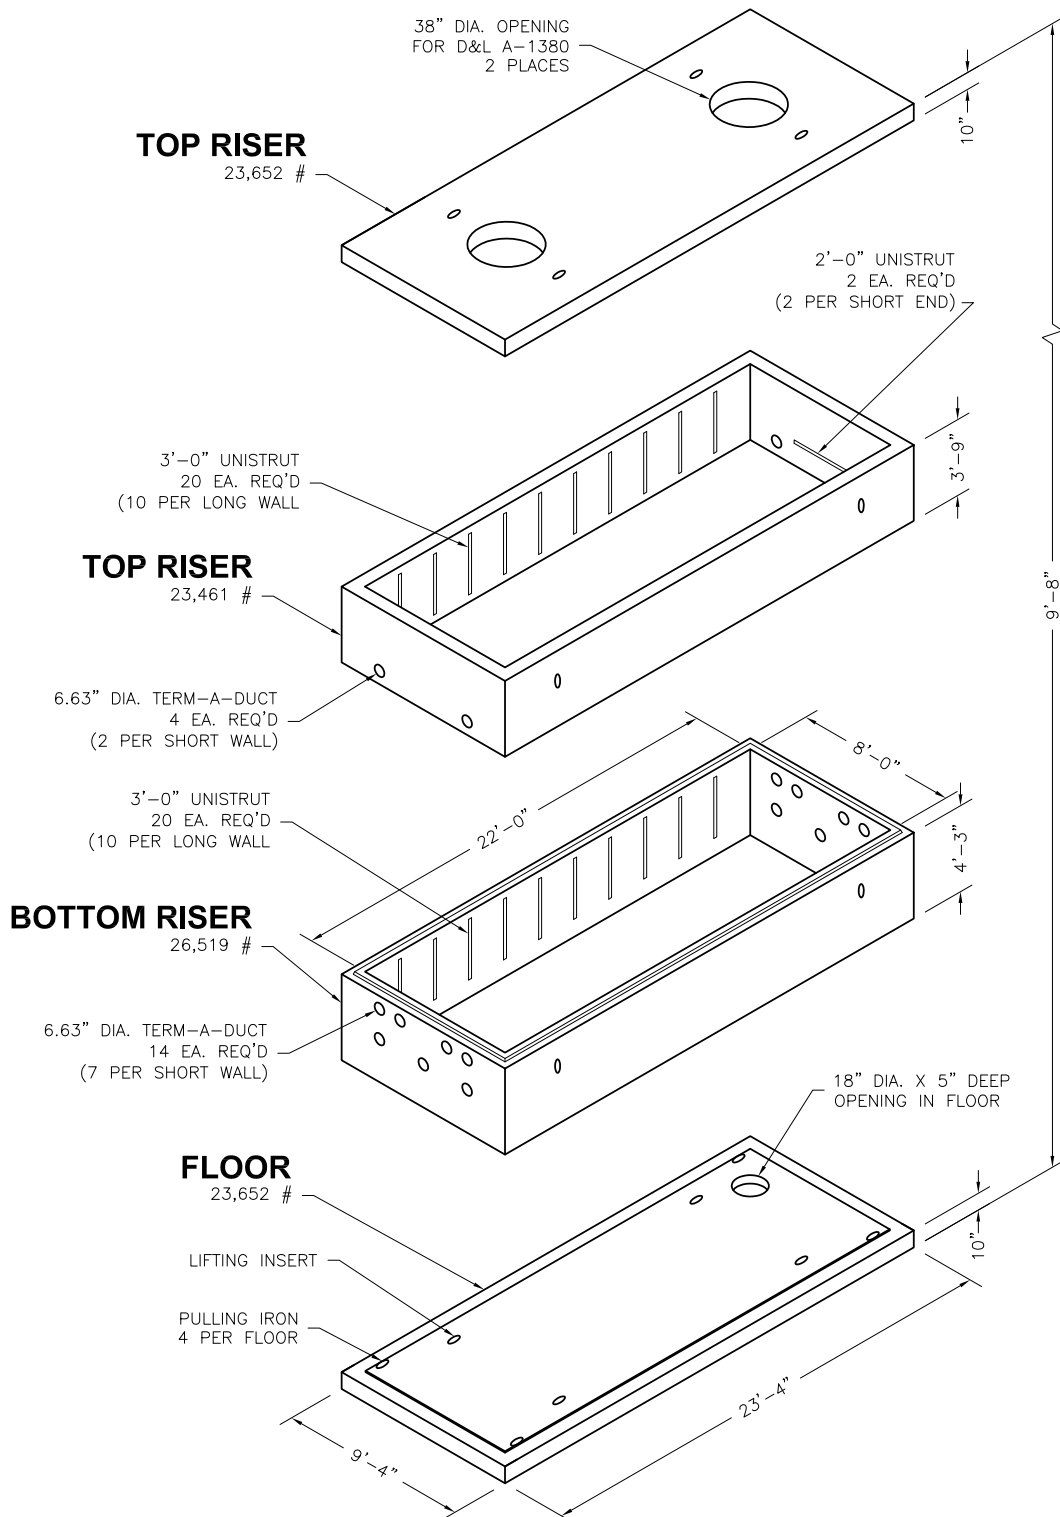

8' X 22'-TU 320 VAULT, STOCK ITEM 7992650

DROP CENTER LID  
JOINT DETAIL

DROP CENTER FLOOR  
JOINT DETAIL

TERM-A-DUCT VIEW  
(SHOWING DETAIL FOR TERM-A-DUCTS  
TYP. OF BOTH ENDS)

PLAN VIEW

JOINT DETAIL

ELEVATION VIEW