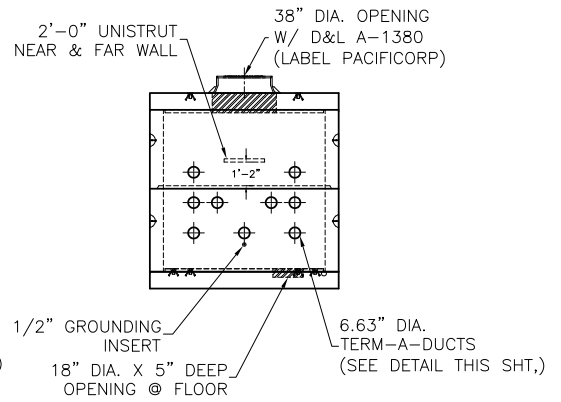

8' X 22'-TU 320 VAULT, STOCK ITEM 7992650

DROP CENTER LID  
JOINT DETAIL

DROP CENTER FLOOR  
JOINT DETAIL

TERM-A-DUCT VIEW  
(SHOWING DETAIL FOR TERM-A-DUCTS  
TYP. OF BOTH ENDS)

PLAN VIEW

JOINT DETAIL

ELEVATION VIEW