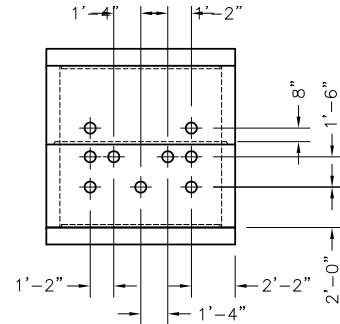

8' X 22'-TU 320 VAULT, STOCK ITEM 7992650

DROP CENTER LID  
JOINT DETAIL

DROP CENTER FLOOR  
JOINT DETAIL

TERM-A-DUCT VIEW  
(SHOWING DETAIL FOR TERM-A-DUCTS  
TYP. OF BOTH ENDS)

PLAN VIEW

JOINT DETAIL

ELEVATION VIEW