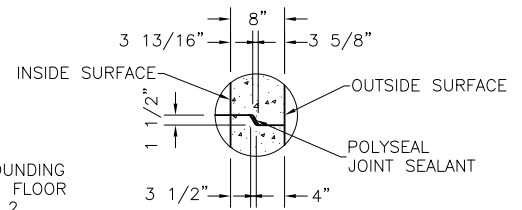

8' X 22'-TU 320 VAULT, STOCK ITEM 7992650

DROP CENTER LID  
JOINT DETAIL

DROP CENTER FLOOR  
JOINT DETAIL

TERM-A-DUCT VIEW  
(SHOWING DETAIL FOR TERM-A-DUCTS  
TYP. OF BOTH ENDS)

PLAN VIEW

JOINT DETAIL

ELEVATION VIEW