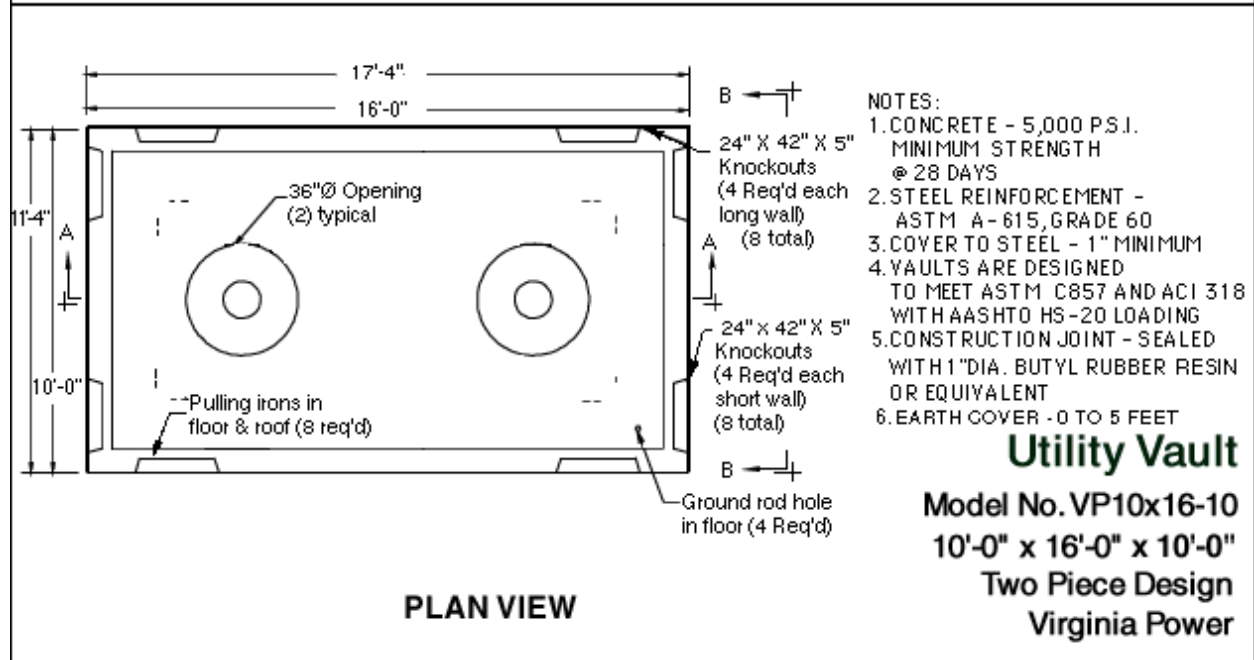

Utility Vault
Model No. VP10x16-10
10'-0" x 16'-0" x 10'-0"
Two Piece Design
Virginia Power

Utility Vault
Model No. VP10x16-10
10'-0" x 16'-0" x 10'-0"
Two Piece Design
Virginia Power