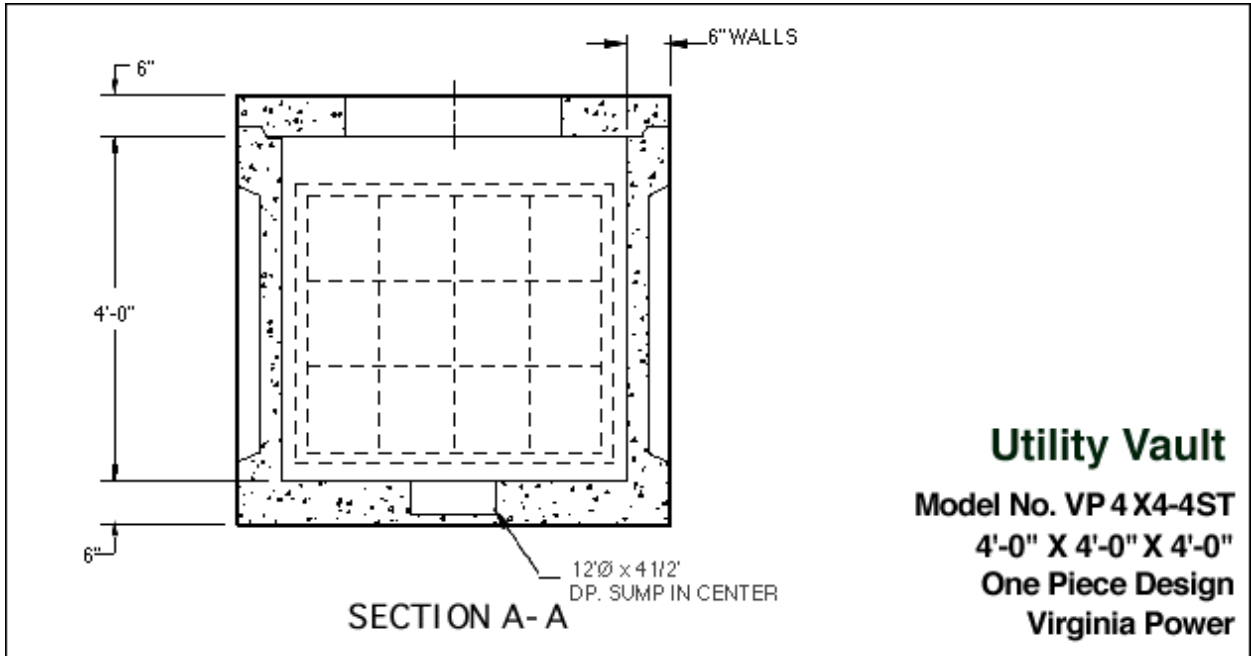

Utility Vault

Model No. VP 4 X4-4ST
4'-0" X 4'-0" X 4'-0"
One Piece Design
Virginia Power

Utility Vault

Model No. VP 4 X4-4ST
4'-0" X 4'-0" X 4'-0"
One Piece Design
Virginia Power

Utility Vault
Model No. VP 4 X4-4ST
4'-0" X 4'-0" X 4'-0"
One Piece Design
Virginia Power

Utility Vault
Model No. VP 4 X4-4ST
4'-0" X 4'-0" X 4'-0"
One Piece Design
Virginia Power