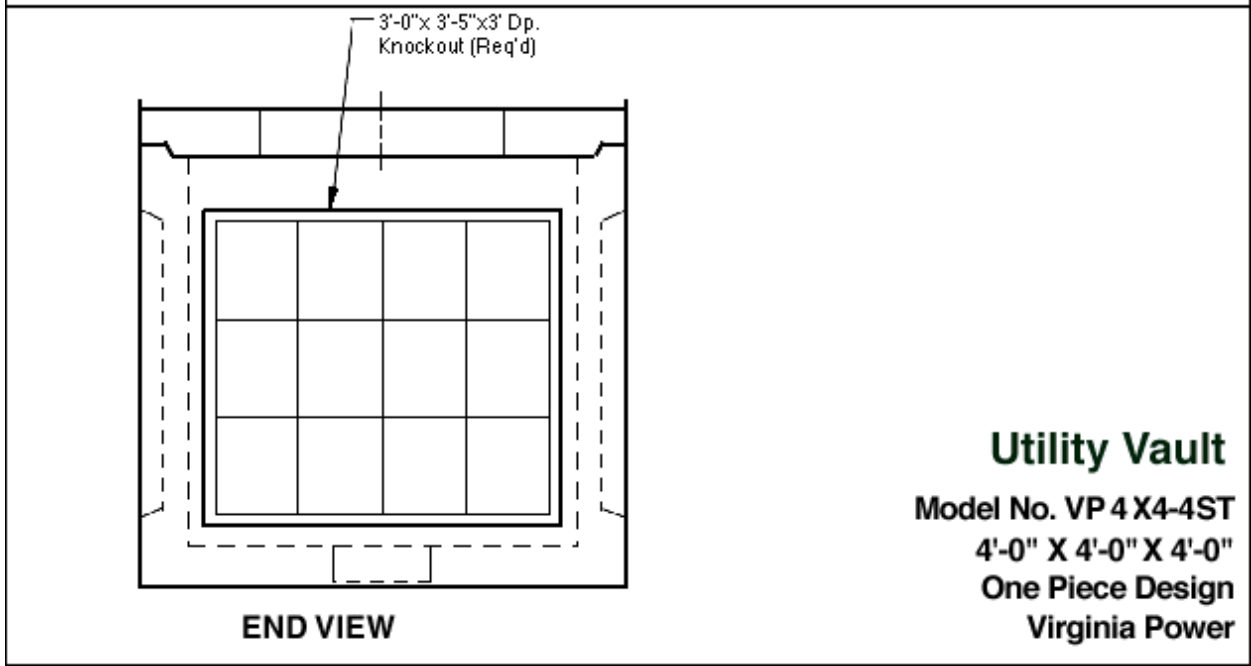

Utility Vault

Model No. VP 4 X4-4ST
4'-0" X 4'-0" X 4'-0"
One Piece Design
Virginia Power

Utility Vault

Model No. VP 4 X4-4ST
4'-0" X 4'-0" X 4'-0"
One Piece Design
Virginia Power

Utility Vault
Model No. VP 4 X4-4ST
4'-0" X 4'-0" X 4'-0"
One Piece Design
Virginia Power

Utility Vault
Model No. VP 4 X4-4ST
4'-0" X 4'-0" X 4'-0"
One Piece Design
Virginia Power