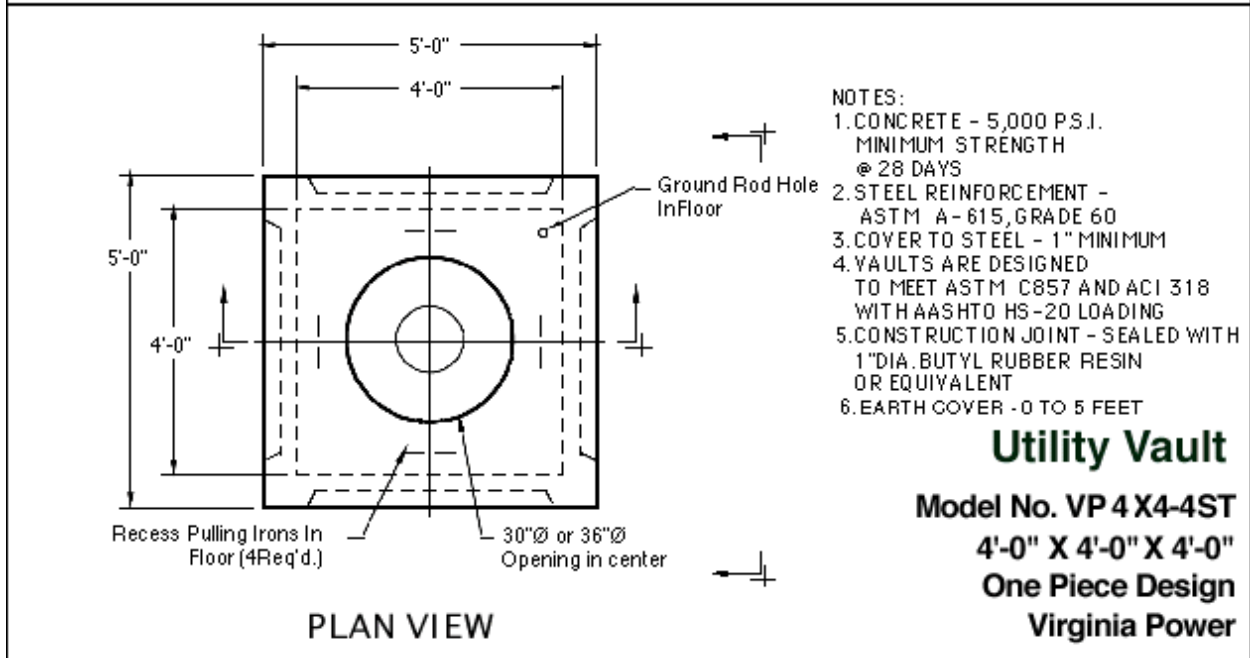

Utility Vault

Model No. VP 4 X4-4ST
4'-0" X 4'-0" X 4'-0"
One Piece Design
Virginia Power

Utility Vault

Model No. VP 4 X4-4ST
4'-0" X 4'-0" X 4'-0"
One Piece Design
Virginia Power

Utility Vault
Model No. VP 4 X4-4ST
4'-0" X 4'-0" X 4'-0"
One Piece Design
Virginia Power

Utility Vault
Model No. VP 4 X4-4ST
4'-0" X 4'-0" X 4'-0"
One Piece Design
Virginia Power