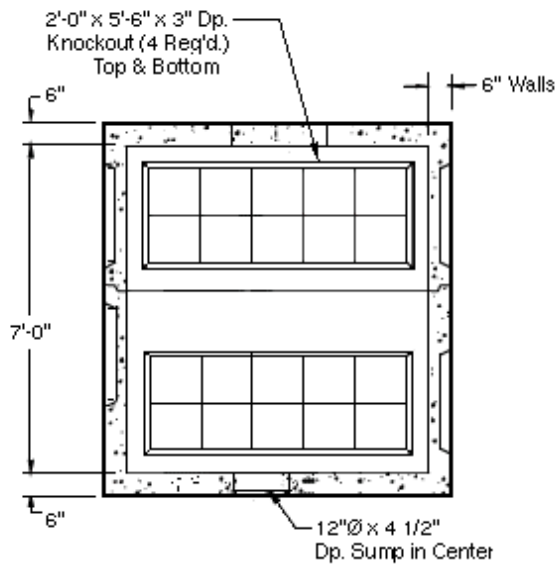

Utility Vault
Model No. VP4x6-7
4'-0" x 6'-0" x 7'-0"
Two Piece Design
Virginia Power

SECTION A-A

Utility Vault
 Model No. VP4x6-7
 4'-0" x 6'-0" x 7'-0"
 Two Piece Design
 Virginia Power

END VIEW

Utility Vault
 Model No. VP4x6-7
 4'-0" x 6'-0" x 7'-0"
 Two Piece Design
 Virginia Power