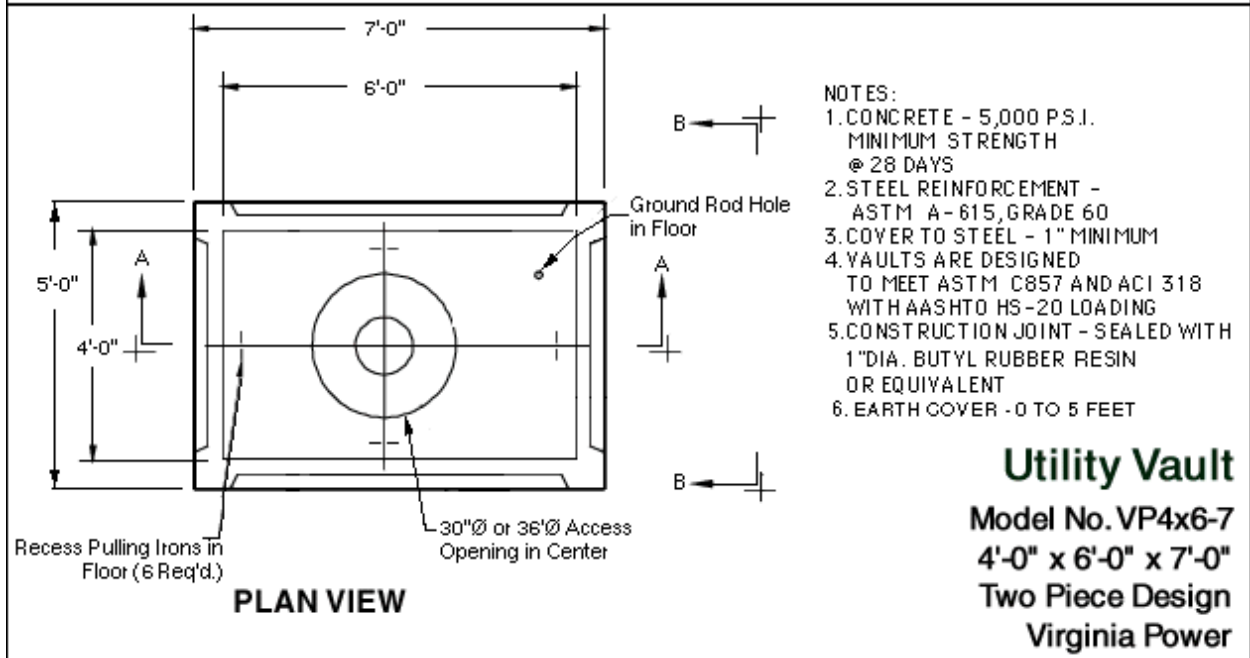

Utility Vault
Model No. VP4x6-7
4'-0" x 6'-0" x 7'-0"
Two Piece Design
Virginia Power

SECTION A-A

Utility Vault
 Model No. VP4x6-7
 4'-0" x 6'-0" x 7'-0"
 Two Piece Design
 Virginia Power

END VIEW

Utility Vault
 Model No. VP4x6-7
 4'-0" x 6'-0" x 7'-0"
 Two Piece Design
 Virginia Power