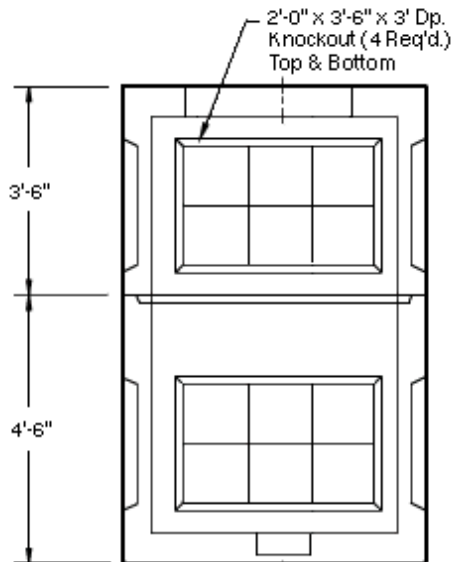

Utility Vault
Model No. VP4x6-7
4'-0" x 6'-0" x 7'-0"
Two Piece Design
Virginia Power

SECTION A-A

Utility Vault
 Model No. VP4x6-7
 4'-0" x 6'-0" x 7'-0"
 Two Piece Design
 Virginia Power

END VIEW

Utility Vault
 Model No. VP4x6-7
 4'-0" x 6'-0" x 7'-0"
 Two Piece Design
 Virginia Power