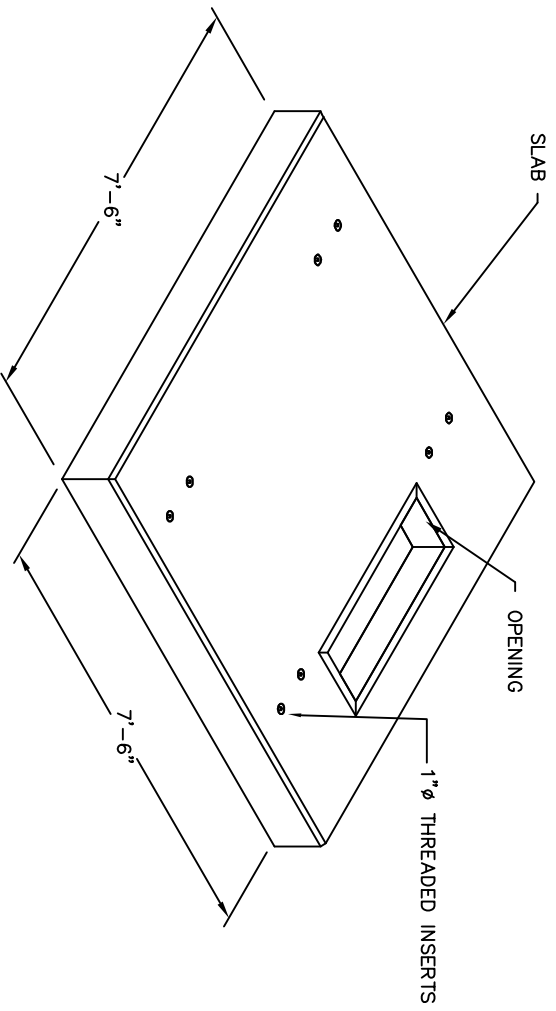

PEPCO76x76
7'-6" x 7'-6"
POTOMAC ELECTRIC POWER COMPANY

SUB-GRADE to be GRADED EVENLY
to ENSURE UNIFORM BEARING

Oldcastle® Precast, Inc.
www.oldcastle-precast.com
5115 Massaponax Church Rd. Ph 540.898.6300
Fredericksburg, VA 22407 Fax 540.898.2389