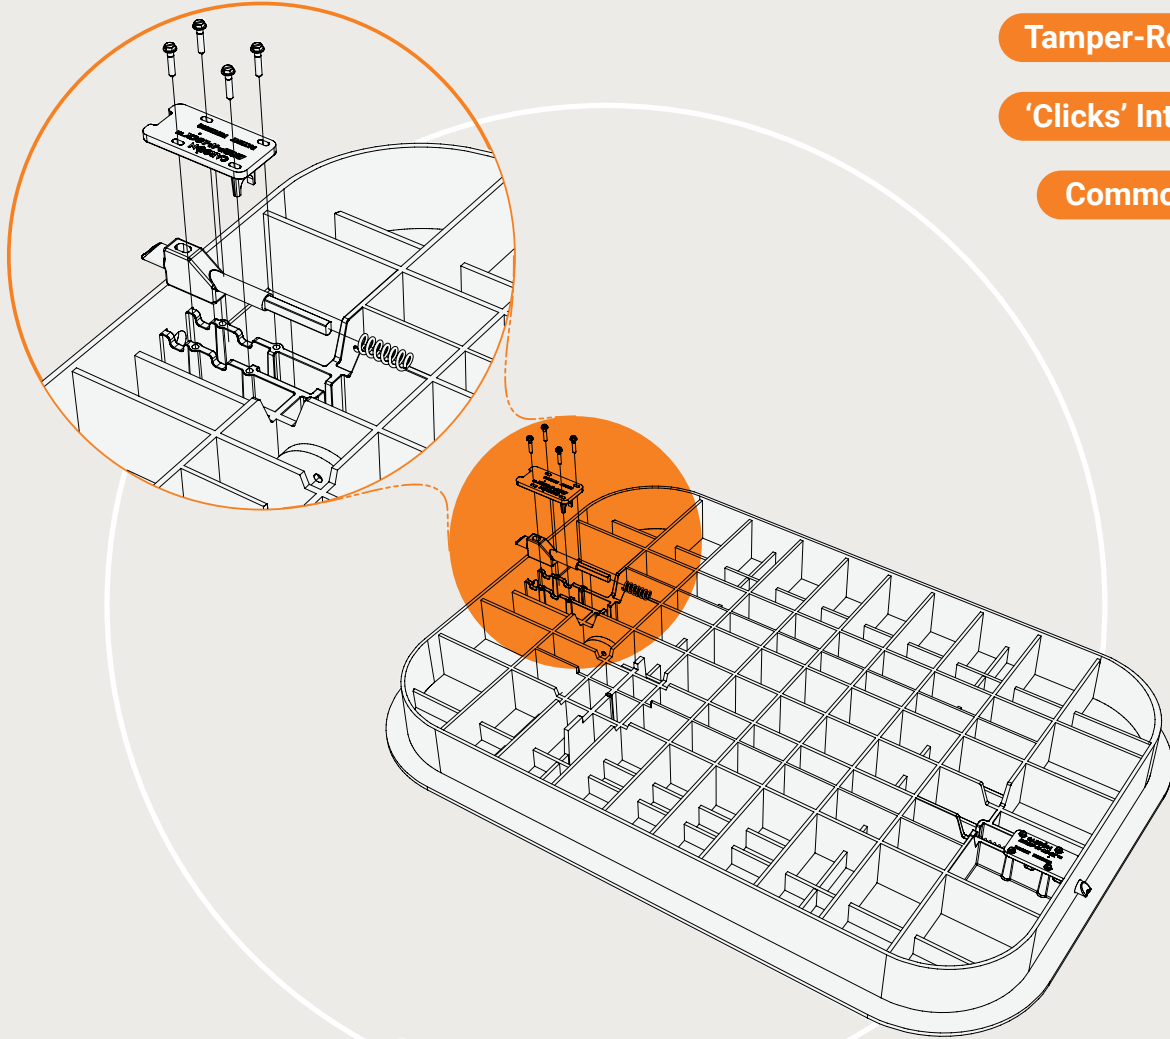

Carson[®]

Drop-N-Lock[™]

Tamper-Resistant

'Clicks' Into Place

Common Sizes

Effortless Protection

Click the lid closed and the Drop-N-Lock[™] system automatically engages. The discrete access point deters vandals and provides single-motion keyed disengagement with common tools, making authorized maintenance easy for technicians. The weather-resistant, stainless steel Drop-N-Lock mechanism is available on a variety of cover sizes and is perfect for new or retrofit applications.

Tamper resistant for effortless protection.

Drop-N-Lock™ lids provide effortless protection for underground components. The audible click ensures your components are safe as soon as you close the lid. Available for our Carson® line in a variety of standard sizes and colors for new or retrofit applications.

	Model	Size (LxW)
	1220	12" x 20"
	1324	13" x 24"
	1419	14" x 19"
	0012	15" x 20"
	1730	17" x 30"
	2436	24" x 36"
Material	HDPE	
Wall Type	Pedestrian	
Performance	Greenbelt	

Dimensions may vary slightly.