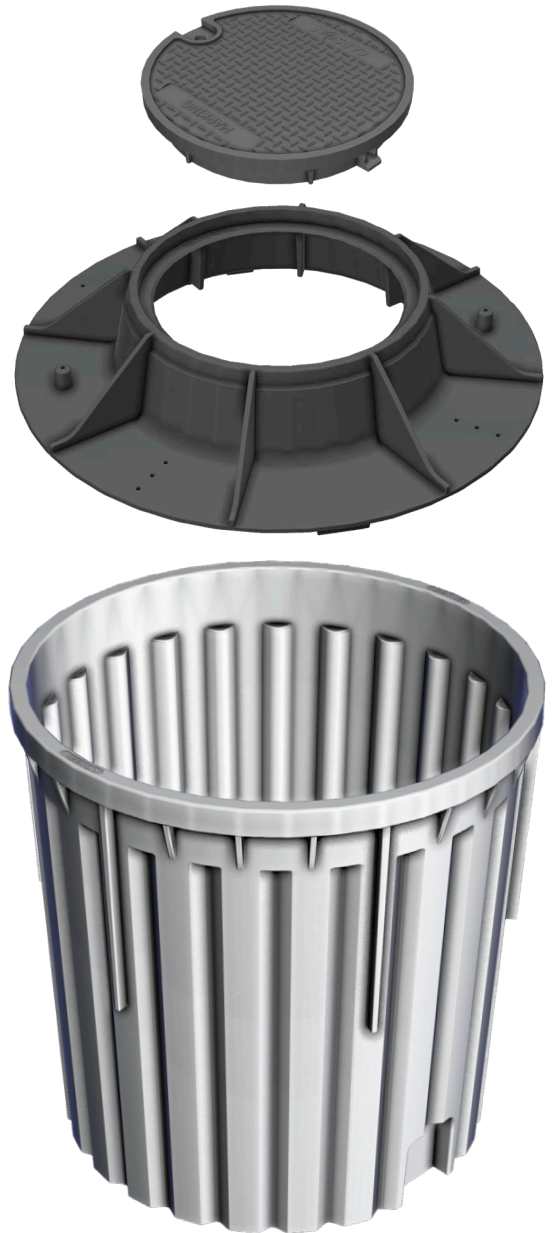

All new residential meter pit system

Cover

Universally-accepted 12" diameter cover is available in recessed or overlapping designs. The non-ferrous cover has AMR options, accessories, and locking features.

Ring

Lightweight and suitable for new or retrofit installations, the ring is completely non-ferrous, eliminating frequency interference and ready for the AMR/AMI solutions of the future.

Meter Pit

Our new, high-strength meter pits are engineered to exceed 20,000 lb. vertical load. The fluted-wall design is lightweight, nestable, and easily modifiable.

Carson® NexGen Ring:

A revolutionary new ring made of high-strength, non-ferrous material for interference-free meter reads. Replace your cast iron rings now and be ready for the next generation of meters.

Carson® NexGen Meter Pit:

We've maximized available meter space to prepare for the larger, more intelligent meters of the future. Our new, all-white fluted-wall design is easily modified with standard power tools. Meter pits nest to minimize the product footprint for the best value on shipping costs and inventory storage space.