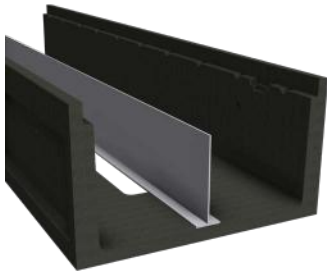

### Cable Trench System

Contain, protect and allow easy access to power, control, signal, communication, and fiber optic cables. The Plastibeton<sup>®</sup> cable trench system exceeds industry standards with an unmatched strength-to-weight ratio, allowing safe, long-term cable access and reduced installation and maintenance costs.

Trench

Standard, HD, Pedestrian,  
Steel or Grate, and Custom Covers

Protection Rods

Dividers

Attachment Plates

Fire Stop

Unistrut

Cable Clips