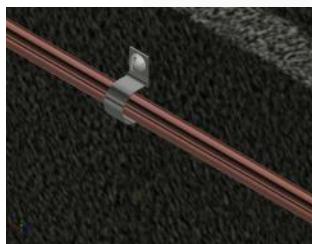

### Cable Trench System

Contain, protect and allow easy access to power, control, signal, communication, and fiber optic cables. The Plastibeton<sup>®</sup> cable trench system exceeds industry standards with an unmatched strength-to-weight ratio, allowing safe, long-term cable access and reduced installation and maintenance costs.

Trench

Standard, HD, Pedestrian,  
Steel or Grate, and Custom Covers

Protection Rods

Dividers

Attachment Plates

Fire Stop

Unistrut

Cable Clips