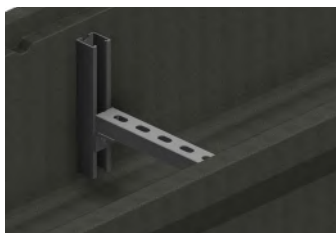

### Cable Trench System

Contain, protect and allow easy access to power, control, signal, communication, and fiber optic cables. The Plastibeton<sup>®</sup> cable trench system exceeds industry standards with an unmatched strength-to-weight ratio, allowing safe, long-term cable access and reduced installation and maintenance costs.

Trench

Standard, HD, Pedestrian,  
Steel or Grate, and Custom Covers

Protection Rods

Dividers

Attachment Plates

Fire Stop

Unistrut

Cable Clips