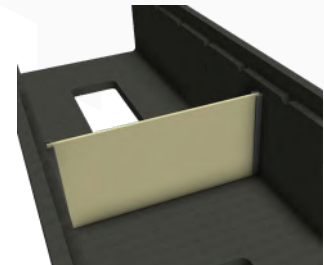

### Cable Trench System

Contain, protect and allow easy access to power, control, signal, communication, and fiber optic cables. The Plastibeton<sup>®</sup> cable trench system exceeds industry standards with an unmatched strength-to-weight ratio, allowing safe, long-term cable access and reduced installation and maintenance costs.

Trench

Standard, HD, Pedestrian,  
Steel or Grate, and Custom Covers

Protection Rods

Dividers

Attachment Plates

Fire Stop

Unistrut

Cable Clips