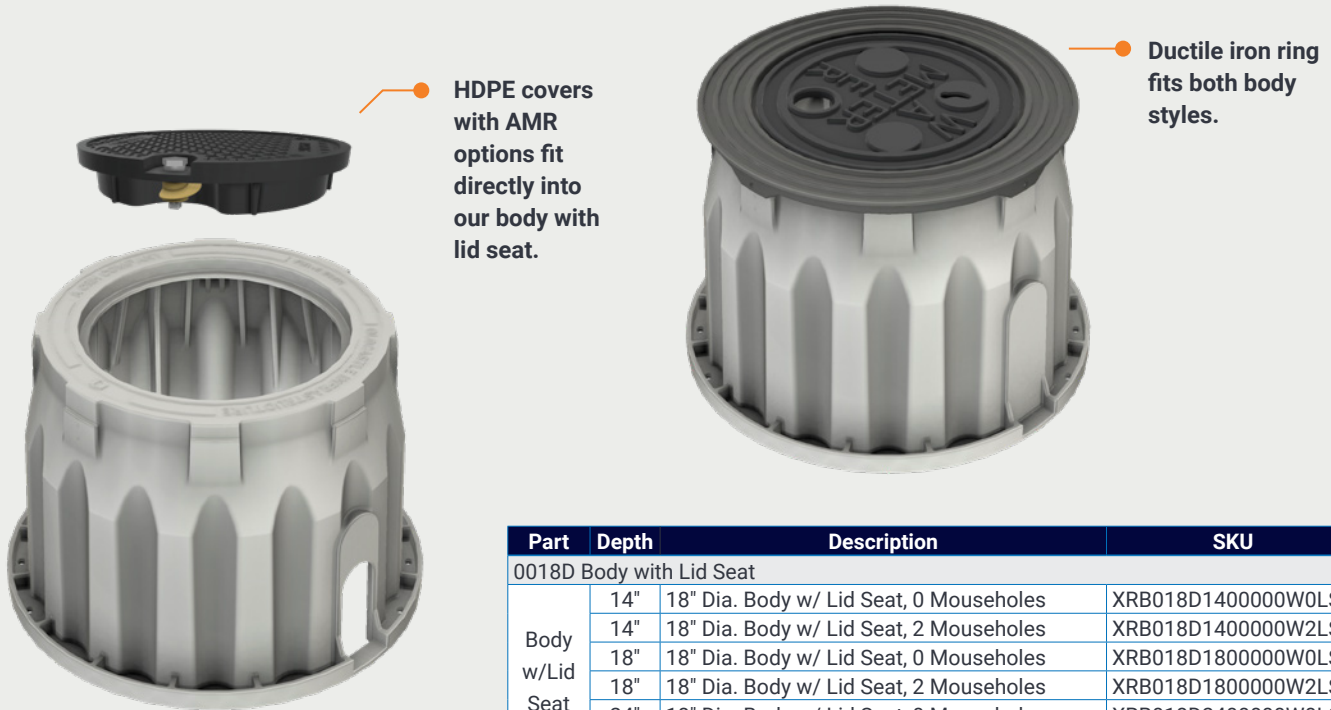

Carson[®]

NexGen 0018D Meter Pits

Multiple Depths

With/Without Lid Seat

AMR Options

**Choices
and Options**

Carson[®] NexGen 0018D meter pits provide you with the strength and durability you know and expect; with sizes and options to match your application needs and maintain your budget. Utilize a cast iron ring and cover with either body type or simplify things and fit a cover directly into our body with lid seat.

Simple solutions. Many options.

Our Carson NexGen 0018D high-strength meter pits are available in three depths and two body styles; with and without lid seat. Available with a cast iron ring and cover or, HDPE covers with AMR and locking options.