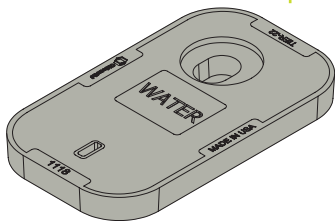

Products compatible with:

NEPTUNE

CARSON® Plastic

SIZE	DESCRIPTION	COLOR
Single	Pedestrian, 10x15, Flush Cover, AMR	Black, Green, Gray, Purple, Blue
Jumbo	Pedestrian, 13x20, T-Cover, AMR	Black, Green, Gray, Purple, Blue

CHRISTY® Concrete

SIZE	DESCRIPTION	COLOR
B09	Pedestrian, 10x15, Flush Cover, AMR	Gray
B12	Pedestrian, 11x18, Flush Cover, AMR	Gray
B16	Pedestrian, 10x20, Flush Cover, AMR	Gray
B30	Pedestrian, 13x24, Flush Cover, AMR	Gray
B36	Pedestrian, 17x30, Flush Cover, AMR	Gray